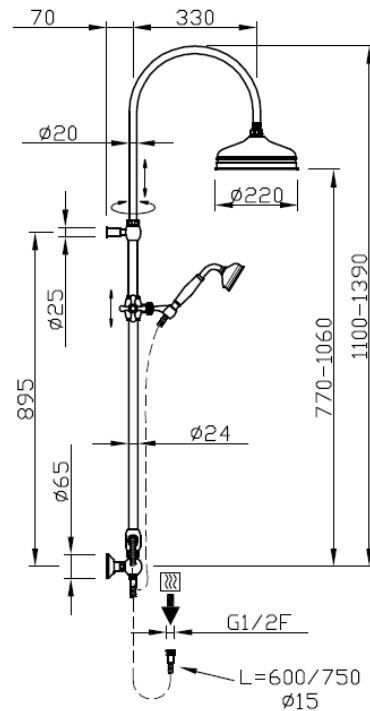

Telescopic colonial exposed

Telescopic colonial exposed
30026/ED-CR

TECHNICAL INFORMATION

Traditional telescopic and turning shower column with adjustable mounting with articulated shower holder, diverter and external holder with brass flexible hose cm 60. Ø220 non-liming inspectable and serviceable traditional shower head in brass/stainless steel. Brass inspectable and serviceable traditional one jet shower. Brass double spiral flexible hose cm 150. CHROME

Flow rate:

? Doccia o soffione?

PICTURE

SPARE PARTS

FEATURES

Rain jet

Non-liming

adjustable telescopic shower column

TECHNICAL DRAWING

FINISHINGS