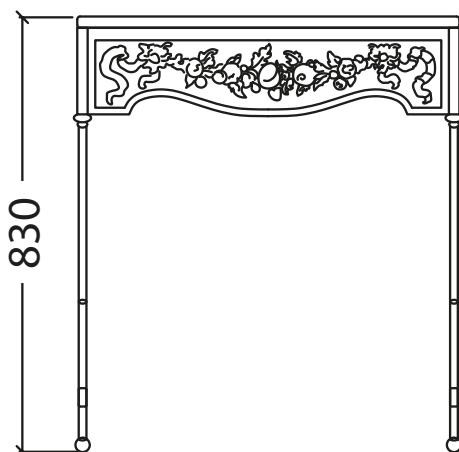

# Catchpole & Rye

Saracens Dairy,  
Pluckley,  
Kent. U.K.  
TN27 0SA.  
TEL: +44 (0)1233 840840  
EMAIL: info@catchpoleandrye.com

Product Range:  
Basins and Washstands

Product Name:  
The Victoria Metal Washstand  
with Marble Top

## DIMENSIONAL DATA SHEET DATE: AUGUST 2018

NOTES:  
DIMENSIONS IN MILLIMETRES.  
WHILST EVERY EFFORT IS MADE TO ENSURE THE ACCURACY OF THESE DATA SHEETS THEY ARE SUBJECT  
TO CHANGE WITHOUT NOTICE AS PART OF THE COMPANY'S PRODUCT DEVELOPMENT PROCESS.