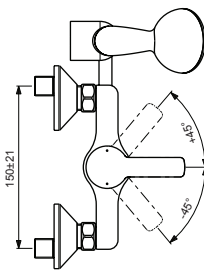

**BA237AA**

**BA321AA**

Pos.	Signify	Spare parts-Nr.	Quantity	Pos.	Signify	Spare parts-Nr.	Quantity
1	Lever,w/logo-compl.	B961227AA	1 Pcs.	15	Nipple M19x1.5 LH		2 Pcs.
2	Screw M5x8		1 Pcs.	16	O-Ring Ø15.6x1.78		2 Pcs.
3	Cap decorative	B960473AA	1 Pcs.	17	Coupling nut		2 Pcs.
4	Rosette	B961229AA	1 Pcs.	18	Shower 70mm,1F	BA181AA	1 Pcs.
5	Screw M42x1.5	B961230NU	1 Pcs.	19	Wall hook for hand shower		1 Pcs.
6	O-Ring Ø39.1x1.3		1 Pcs.	20	Fiberring Ø16x13x1.5		2 Pcs.
7	Cartridge GEAR N35DW	B960888NU	1 Pcs.	21	Shower hose L1500mm	B964952AA	1 Pcs.
8	Body shower		1 Pcs.				
9	O-Ring Ø18.2x1.7	B960270NU	1 Pcs.				
10	Nipple M22x1-G1/2	B964675AA	1 Pcs.				
11	S-connection compl.		1 Set				
12	S-connections G1/2xG3/4		2 Pcs.				
13	Metallrosette	A963489AA	1 Pcs.				
14	Fiberring Ø24x15x2		2 Pcs.				