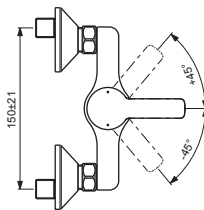

**BA237AA**

**BA321AA**

Pos.	Signify	Spare parts-Nr.	Quantity	Pos.	Signify	Spare parts-Nr.	Quantity
1	Lever,w/logo-compl.	B961227AA	1 Pcs.	15	Nipple M19x1.5 LH		2 Pcs.
2	Screw M5x8		1 Pcs.	16	O-Ring Ø15.6x1.78		2 Pcs.
3	Cap decorative	B960473AA	1 Pcs.	17	Coupling nut		2 Pcs.
4	Rosette	B961229AA	1 Pcs.	18	Shower 70mm,1F	BA181AA	1 Pcs.
5	Screw M42x1.5	B961230NU	1 Pcs.	19	Wall hook for hand shower		1 Pcs.
6	O-Ring Ø39.1x1.3		1 Pcs.	20	Fiberring Ø16x13x1.5		2 Pcs.
7	Cartridge GEAR N35DW	B960888NU	1 Pcs.	21	Shower hose L1500mm	B964952AA	1 Pcs.
8	Body shower		1 Pcs.				
9	O-Ring Ø18.2x1.7	B960270NU	1 Pcs.				
10	Nipple M22x1-G1/2	B964675AA	1 Pcs.				
11	S-connection compl.		1 Set				
12	S-connections G1/2xG3/4		2 Pcs.				
13	Metallrosette	A963489AA	1 Pcs.				
14	Fiberring Ø24x15x2		2 Pcs.				