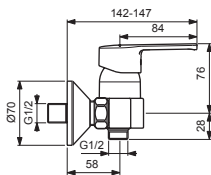

**BA237AA**

**BA321AA**

Pos.	Signify	Spare parts-Nr.	Quantity	Pos.	Signify	Spare parts-Nr.	Quantity
1	Lever,w/logo-compl.	B961227AA	1 Pcs.	15	Nipple M19x1.5 LH		2 Pcs.
2	Screw M5x8		1 Pcs.	16	O-Ring Ø15.6x1.78		2 Pcs.
3	Cap decorative	B960473AA	1 Pcs.	17	Coupling nut		2 Pcs.
4	Rosette	B961229AA	1 Pcs.	18	Shower 70mm,1F	BA181AA	1 Pcs.
5	Screw M42x1.5	B961230NU	1 Pcs.	19	Wall hook for hand shower		1 Pcs.
6	O-Ring Ø39.1x1.3		1 Pcs.	20	Fiberring Ø16x13x1.5		2 Pcs.
7	Cartridge GEAR N35DW	B960888NU	1 Pcs.	21	Shower hose L1500mm	B964952AA	1 Pcs.
8	Body shower		1 Pcs.				
9	O-Ring Ø18.2x1.7	B960270NU	1 Pcs.				
10	Nipple M22x1-G1/2	B964675AA	1 Pcs.				
11	S-connection compl.		1 Set				
12	S-connections G1/2xG3/4		2 Pcs.				
13	Metallrosette	A963489AA	1 Pcs.				
14	Fiberring Ø24x15x2		2 Pcs.				