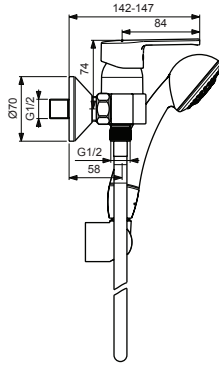

**BA237AA**

**BA321AA**

Pos.	Signify	Spare parts-Nr.	Quantity	Pos.	Signify	Spare parts-Nr.	Quantity
1	Lever,w/logo-compl.	B961227AA	1 Pcs.	15	Nipple M19x1.5 LH		2 Pcs.
2	Screw M5x8		1 Pcs.	16	O-Ring Ø15.6x1.78		2 Pcs.
3	Cap decorative	B960473AA	1 Pcs.	17	Coupling nut		2 Pcs.
4	Rosette	B961229AA	1 Pcs.	18	Shower 70mm,1F	BA181AA	1 Pcs.
5	Screw M42x1.5	B961230NU	1 Pcs.	19	Wall hook for hand shower		1 Pcs.
6	O-Ring Ø39.1x1.3		1 Pcs.	20	Fiberring Ø16x13x1.5		2 Pcs.
7	Cartridge GEAR N35DW	B960888NU	1 Pcs.	21	Shower hose L1500mm	B964952AA	1 Pcs.
8	Body shower		1 Pcs.				
9	O-Ring Ø18.2x1.7	B960270NU	1 Pcs.				
10	Nipple M22x1-G1/2	B964675AA	1 Pcs.				
11	S-connection compl.		1 Set				
12	S-connections G1/2xG3/4		2 Pcs.				
13	Metallrosette	A963489AA	1 Pcs.				
14	Fiberring Ø24x15x2		2 Pcs.				