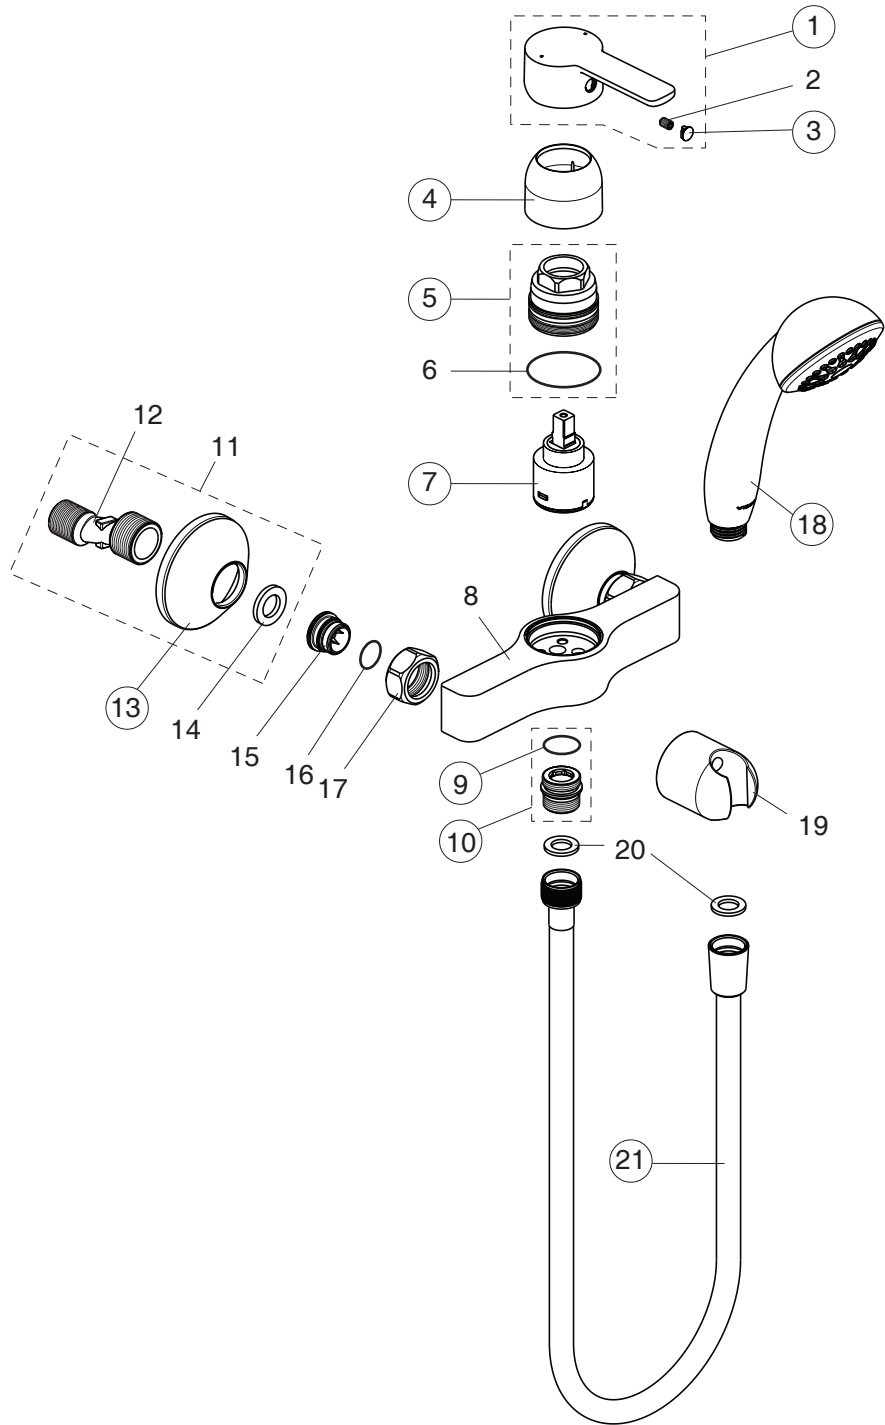

**BA237AA**

**BA321AA**

Pos.	Signify	Spare parts-Nr.	Quantity	Pos.	Signify	Spare parts-Nr.	Quantity
1	Lever,w/logo-compl.	B961227AA	1 Pcs.	15	Nipple M19x1.5 LH		2 Pcs.
2	Screw M5x8		1 Pcs.	16	O-Ring Ø15.6x1.78		2 Pcs.
3	Cap decorative	B960473AA	1 Pcs.	17	Coupling nut		2 Pcs.
4	Rosette	B961229AA	1 Pcs.	18	Shower 70mm,1F	BA181AA	1 Pcs.
5	Screw M42x1.5	B961230NU	1 Pcs.	19	Wall hook for hand shower		1 Pcs.
6	O-Ring Ø39.1x1.3		1 Pcs.	20	Fiberring Ø16x13x1.5		2 Pcs.
7	Cartridge GEAR N35DW	B960888NU	1 Pcs.	21	Shower hose L1500mm	B964952AA	1 Pcs.
8	Body shower		1 Pcs.				
9	O-Ring Ø18.2x1.7	B960270NU	1 Pcs.				
10	Nipple M22x1-G1/2	B964675AA	1 Pcs.				
11	S-connection compl.		1 Set				
12	S-connections G1/2xG3/4		2 Pcs.				
13	Metallrosette	A963489AA	1 Pcs.				
14	Fiberring Ø24x15x2		2 Pcs.				