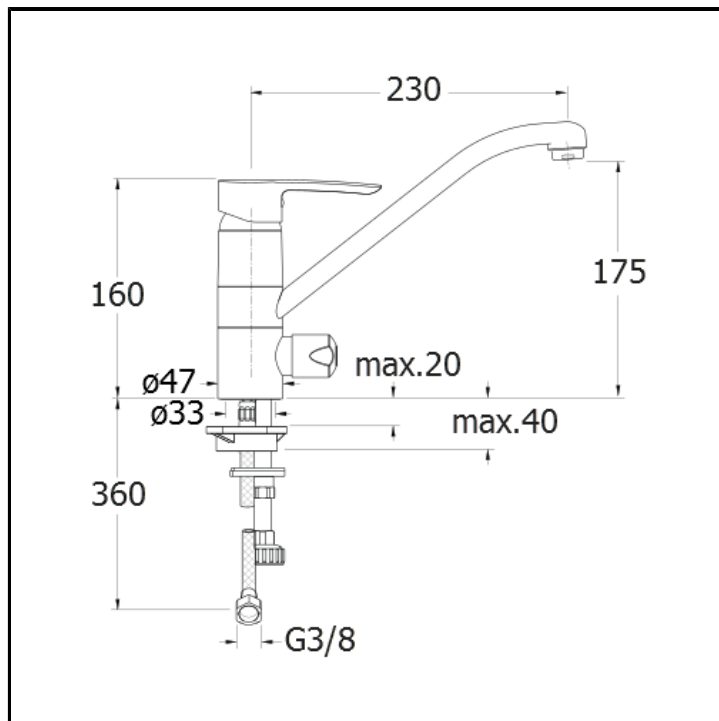

# CRIGN540

Single lever kitchen mixer with front lever and connection for dishwasher