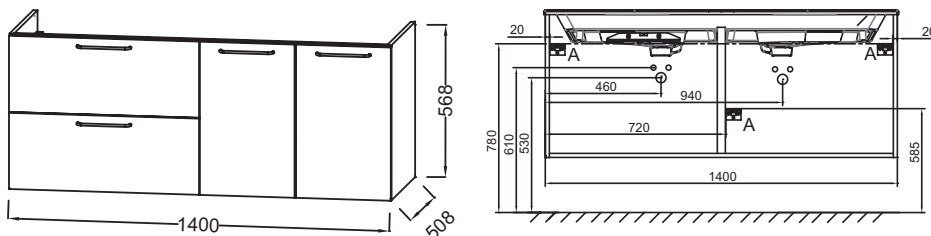

E10 - Mélangé
Chêne Québec

N18 - Mélangé
brillant Blanc

E52 - Mélangé
Chêne tabac

NR4 - Mélangé
Marbre blanc

M90 - Mélangé
Noir mat

Main features:

Features

- DIMENSIONS: 140 x 50.80 x 56.80 cm
- MATERIAL: Lacquer or melamine
- NORMS AND REGULATION: NF
- VERSION: Gold handle
- INSIDE FINISH: Grey
- ADDITIONAL INFORMATION: tap, vanity top/basin and fixings set not included

- WEIGHT: 49 kg
- INSTALLATION TYPE: Wall-hung
- STORAGE TYPE: Drawer + door
- HANDLE : Attached wire handle
- FIXING: Installer selects fixings set according to wall support

Consumer benefits

- SOUND COMFORT: Drawers equipped with a damper close system
- PERFECT FINISH: Wide choice of finishes

Installation benefits

- EASY INSTALLATION: Assembled cabinet

Required products

- EB2566: Vanity top frosted glass 141 cm
- EXAS112-Z: Vanity top 140 cm

Technical drawing

Product Specification: Base unit for vanity top 140 cm, 2 drawers/2 doors, gold handles. EB2546-R8. Collection: ODÉON RIVE GAUCHE. DIMENSIONS: 140 x 50.80 x 56.80 cm. WEIGHT: 49 kg. MATERIAL: Lacquer or melamine. INSTALLATION TYPE: Wall-hung. NORMS AND REGULATION: NF. STORAGE TYPE: Drawer + door. VERSION: Gold handle. HANDLE : Attached wire handle. INSIDE FINISH: Grey. FIXING: Installer selects fixings set according to wall support. ADDITIONAL INFORMATION: tap, vanity top/basin and fixings set not included.