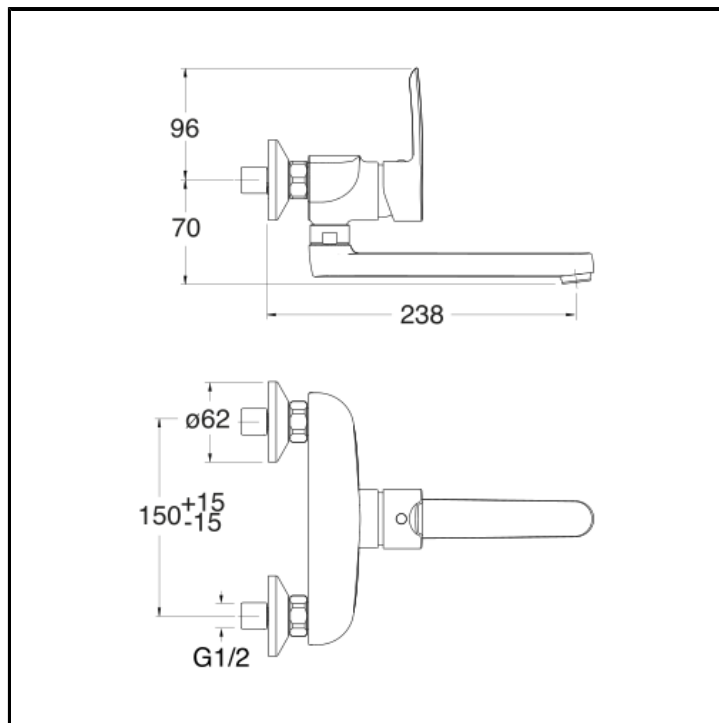

# CRIGN405

Wall mounted single lever kitchen mixer with front lever