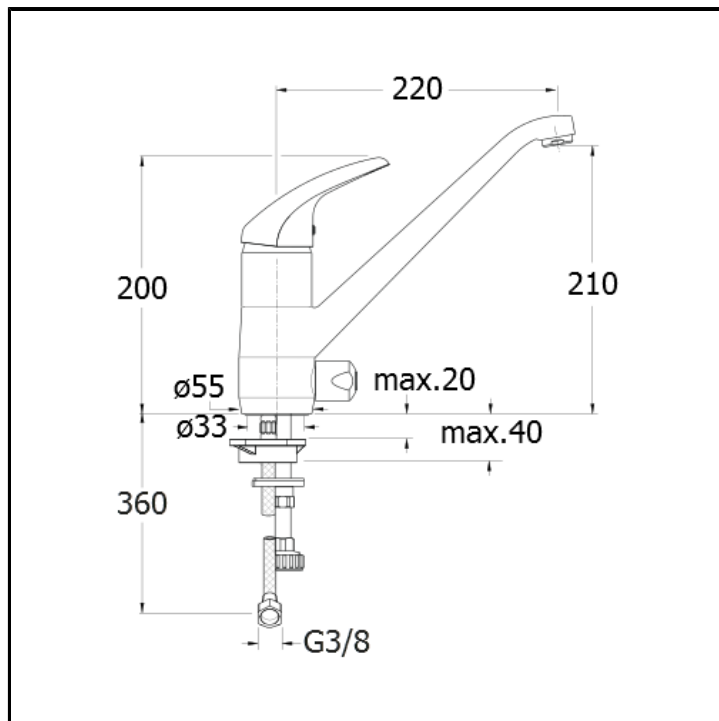

CRIKO540

Single lever kitchen mixer with front lever and connection for dishwasher

FINITURE

 Chrome

FEATURES FROM TECHNOLOGIES

-
-
-

COMMAND

- Monocontrol