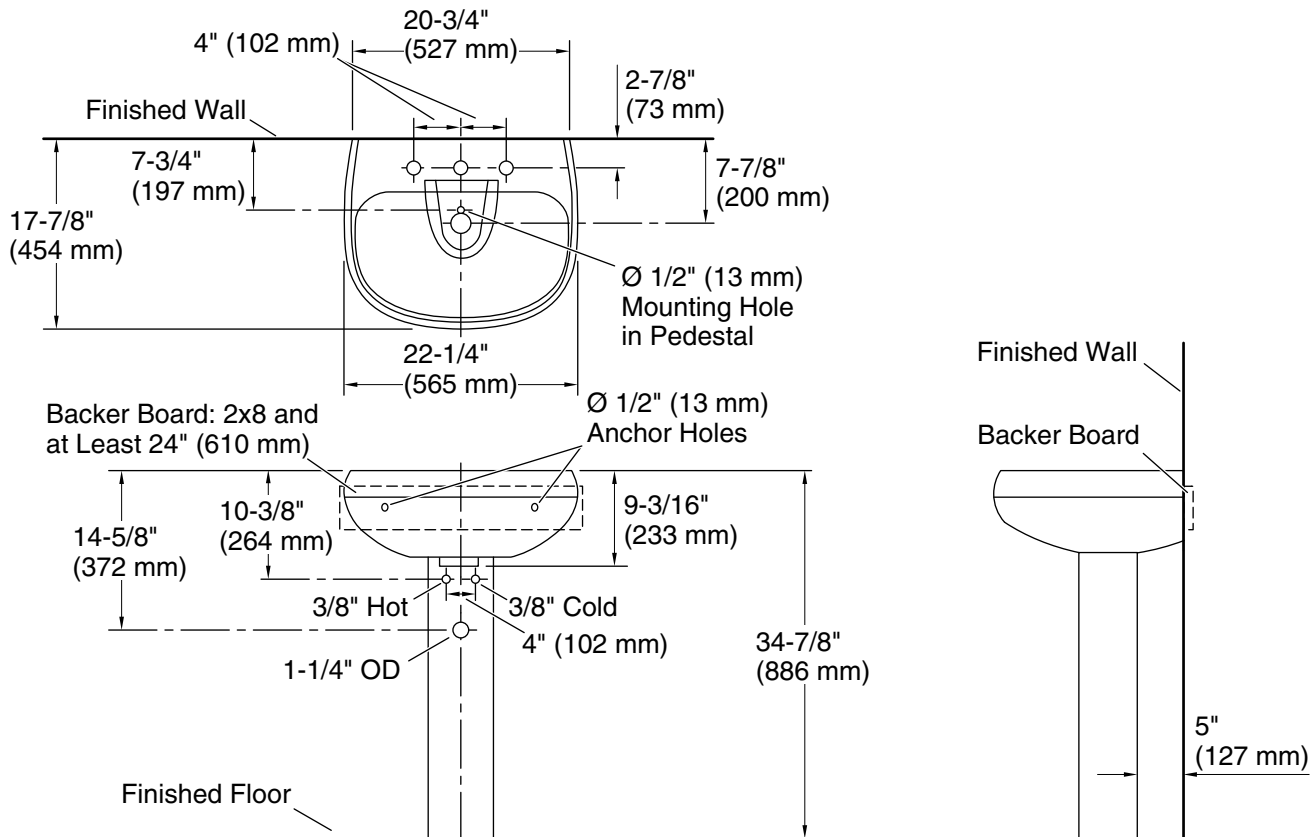

Wellworth®
Pedestal Bathroom Sink
K-2293-8

Features

- 8" (203 mm) centerset faucet holes.
- Combination consists of the K-2296-8 basin and the K-2019 pedestal.
- Coordinates with other products in the Wellworth collection.

Material

- Vitreous china.

Installation

- Pedestal.

Recommended Products/Accessories

- K-7605-P Angle Supply with Stop (pair)
- K-8998 P-Trap
- K-23726 Drain treatment
- K-23725 Cast iron cleaner

Optional Products/Accessories

- 1041816 Hardware kit, Hollow Wall

Included Components

Product consists of:

- K-2019 Bathroom Sink Pedestal
- K-2296-8 Pedestal Bathroom Sink Basin

Additional Components:

- Accessory pack
- rubber pads

Codes/Standards

Technical Information

All product dimensions are nominal.

Bowl configuration:	Single
Installation:	Pedestal
Bowl area (Only):	Length: 20" (508 mm) Width: 12" (305 mm) Water depth: 5" (127 mm)
Number of deck holes:	3
Faucet hole spacing:	8" (203 mm)
Faucet hole(s):	1-3/8" (35 mm)
Drain hole:	1-3/4" (44 mm)