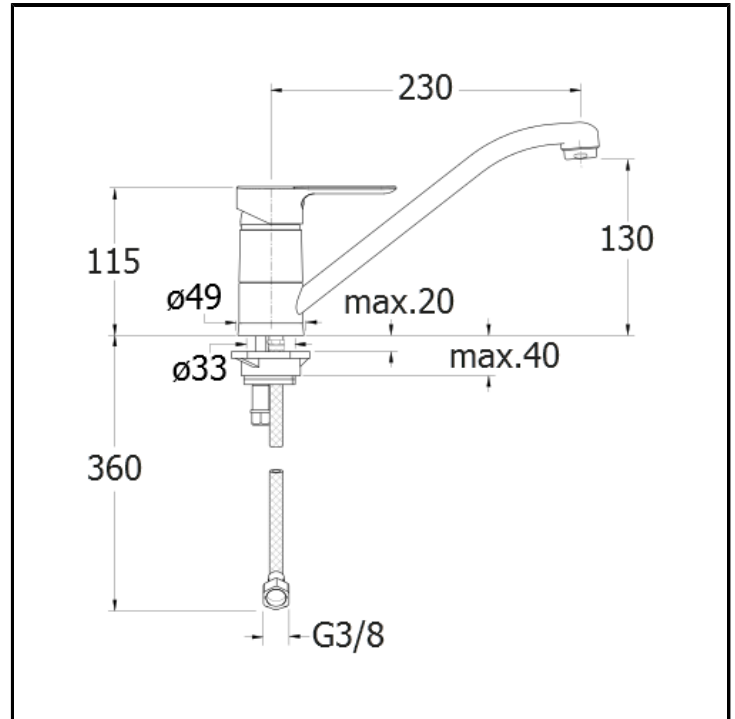

CRIKR521

Single lever kitchen mixer with front lever

FINITURE

Chrome

FEATURES FROM TECHNOLOGIES

-

COMMAND

- Monocontrol