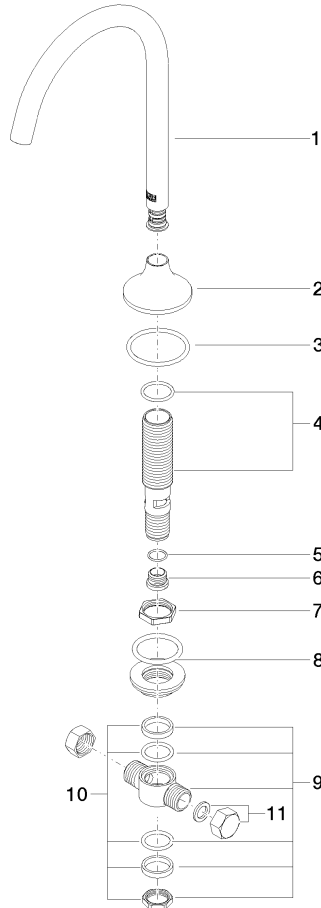

13 716 809

- 168mm projection
- pivotable spout 360°
- circular, air-enriched flow
- height of mixer 280 mm
- height up to aerator 191 mm
- rosette Ø 60 mm
- hole diameter 35 mm
- 2x 1/2" x 1/2" x 400mm high pressure hose
- 1/2" connection
- max. flow 5.7 l/min
- lead-free
- WRAS 2306016
- This product can help a building meet the requirements of Green Building Rating Systems, e.g. LEED®, BREEAM®, DGNB

13 716 809

mm [inches]

**Flow rate chart**

**Codes & Standards**

DIN 4109	Executive Order no. 1007	ISO 3822	Scottish Water Byelaws
UK Water Supply Regulations	Ü-Zeichen		

VAIA Deck-mounted basin spout without pop-up waste - Dark Chrome

13 716 809

Parts for other finishes can be found here: [Chrome](#)

13 716 809

## Spare parts list