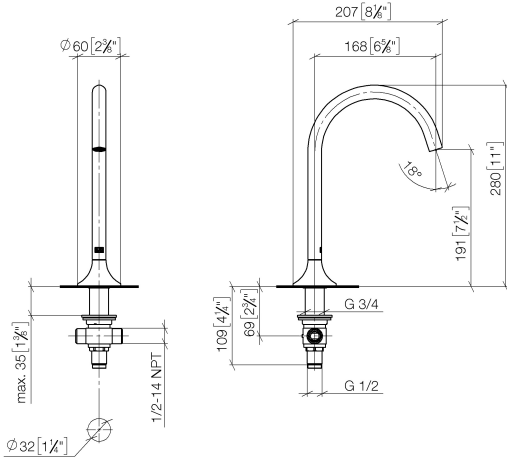

13 716 809

- 168mm projection
- pivotable spout 360°
- circular, air-enriched flow
- height of mixer 280 mm
- height up to aerator 191 mm
- rosette Ø 60 mm
- hole diameter 35 mm
- 2x 1/2" x 1/2" x 400mm high pressure hose
- 1/2" connection
- max. flow 5.7 l/min
- lead-free
- WRAS 2306016
- This product can help a building meet the requirements of Green Building Rating Systems, e.g. LEED®, BREEAM®, DGNB

13 716 809

mm [inches]

**Flow rate chart**

**Codes & Standards**

DIN 4109	Executive Order no. 1007	ISO 3822	Scottish Water Byelaws
UK Water Supply Regulations	Ü-Zeichen		

VAIA Deck-mounted basin spout without pop-up waste - Dark Chrome