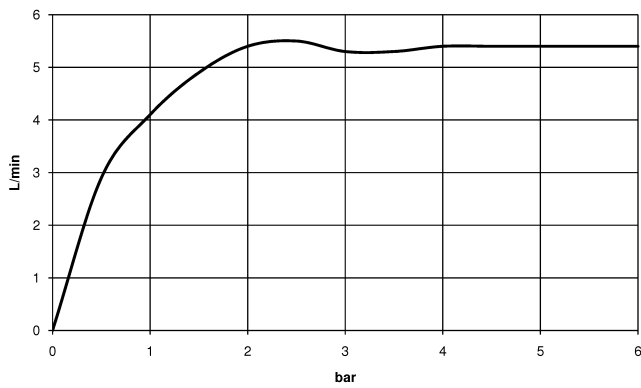

13 716 809

- 168mm projection
- pivotable spout 360°
- circular, air-enriched flow
- height of mixer 280 mm
- height up to aerator 191 mm
- rosette Ø 60 mm
- hole diameter 35 mm
- 2x 1/2" x 1/2" x 400mm high pressure hose
- 1/2" connection
- max. flow 5.7 l/min
- lead-free
- WRAS 2306016
- This product can help a building meet the requirements of Green Building Rating Systems, e.g. LEED®, BREEAM®, DGNB

13 716 809

mm [inches]

**Flow rate chart**

**Codes & Standards**

DIN 4109	Executive Order no. 1007	ISO 3822	Scottish Water Byelaws
UK Water Supply Regulations	Ü-Zeichen		

VAIA Deck-mounted basin spout without pop-up waste - Dark Chrome