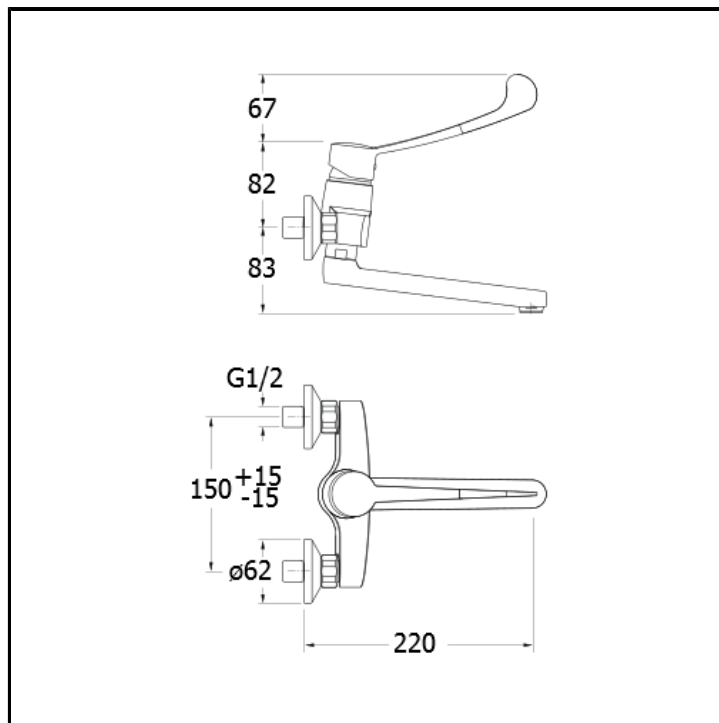

CRIKW455

Wall mounted single lever kitchen mixer with front lever

FINITURE

 Chrome

FEATURES FROM TECHNOLOGIES

-
-
-

COMMAND

- Monocontrol