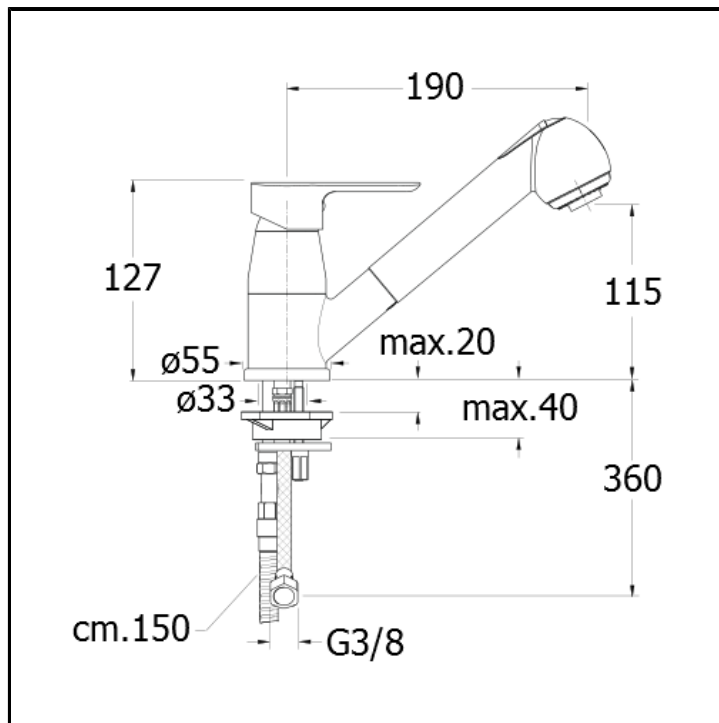

CRIKR530

■ CRISTINA
RUBINETTERIE

Single lever kitchen mixer with front lever and pull-out spray

FINITURE

 Chrome

CHARACTERISTICS

- Extractable hand shower

FEATURES FROM TECHNOLOGIES