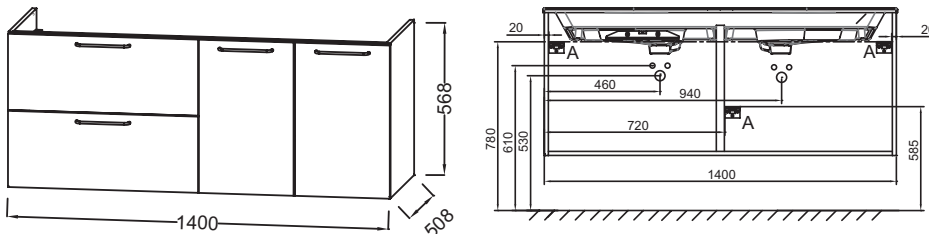

EB2546-R9

Collection: ODÉON RIVE GAUCHE

Finish*:

Main features:

Features

- DIMENSIONS: 140 x 50.80 x 56.80 cm
- MATERIAL: Lacquer or melamine
- NORMS AND REGULATION: NF
- VERSION: Black handle
- INSIDE FINISH: Grey
- ADDITIONAL INFORMATION: tap, vanity top/basin and fixings set not included

- WEIGHT: 49 kg
- INSTALLATION TYPE: Wall-hung
- STORAGE TYPE: Drawer + door
- HANDLE : Attached wire handle
- FIXING: Installer selects fixings set according to wall support

Consumer benefits

- SOUND COMFORT: Drawers equipped with a damper close system
- PERFECT FINISH: Wide choice of finishes

Installation benefits

- EASY INSTALLATION: Assembled cabinet

Required products

- EB2566: Vanity top frosted glass 141 cm
- EXAS112-Z: Vanity top 140 cm

Technical drawing

Product Specification: Base unit for vanity top 140 cm, 2 drawers/2 doors, black handles. EB2546-R9. Collection: ODÉON RIVE GAUCHE. DIMENSIONS: 140 x 50.80 x 56.80 cm. WEIGHT: 49 kg. MATERIAL: Lacquer or melamine. INSTALLATION TYPE: Wall-hung. NORMS AND REGULATION: NF. STORAGE TYPE: Drawer + door. VERSION: Black handle. HANDLE : Attached wire handle. INSIDE FINISH: Grey. FIXING: Installer selects fixings set according to wall support. ADDITIONAL INFORMATION: tap, vanity top/basin and fixings set not included.