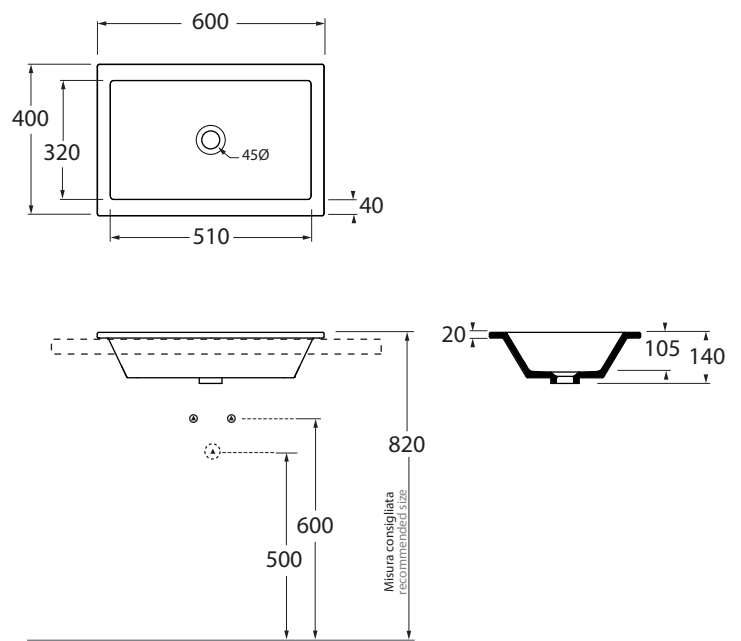

THLI06040000

lavabi incasso - inset washbasin

codice  
code

Lavabo Thin incasso cm 60x40.  
Thin washbasin inset cm 60x40.

bianco lucido/ shiny white

THLI06040000BI

CM 60x40xh14

plt italy pz.12 - plt export pcs.20

kg 9,5

scala/scale 1:20 dimensioni/dimensions in mm

Complementi/complements:

Codice  
code

Piletta automatica piatta  
Flat automatic waste system

PILTH

kg 0,3

TECHNICAL SHEET n°: <b>01</b>	DESIGNER: <b>ANGELETTI RUZZA</b>	CODE: <b>THLI06040000</b>	Azzurra sanitari in ceramica S.p.a. via Civita Castellana snc 01030 Castel S.Elia (VT) - ITALY Tel.+39.0761 518155 Fax.+39.0761 514560		
SHEET FORMAT: <b>A4</b>	ISO	REVISION: <b>02</b>	SCALE: <b>1:20</b>	DATE: <b>30/07/2019</b>	
REGULATIONS: <b>CE EN 14688 / EN31 / Dop-14688 *</b>					
All the measurements respect the tolerances provided by the "AZZURRA QUALITY GUIDELINES".					