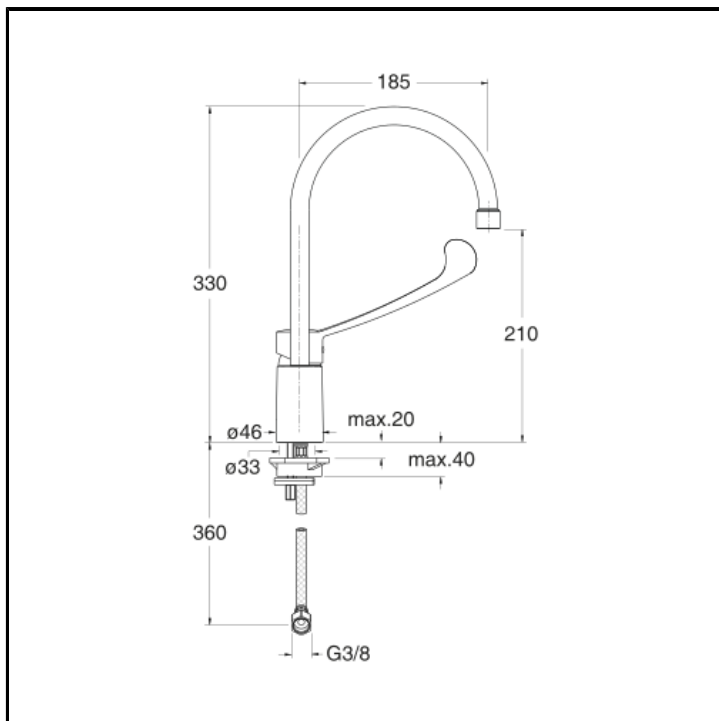

CRIKW522

Single lever kitchen mixer with front lever

FINITURE

 Chrome

FEATURES FROM TECHNOLOGIES

-
-

COMMAND

- Monocontrol