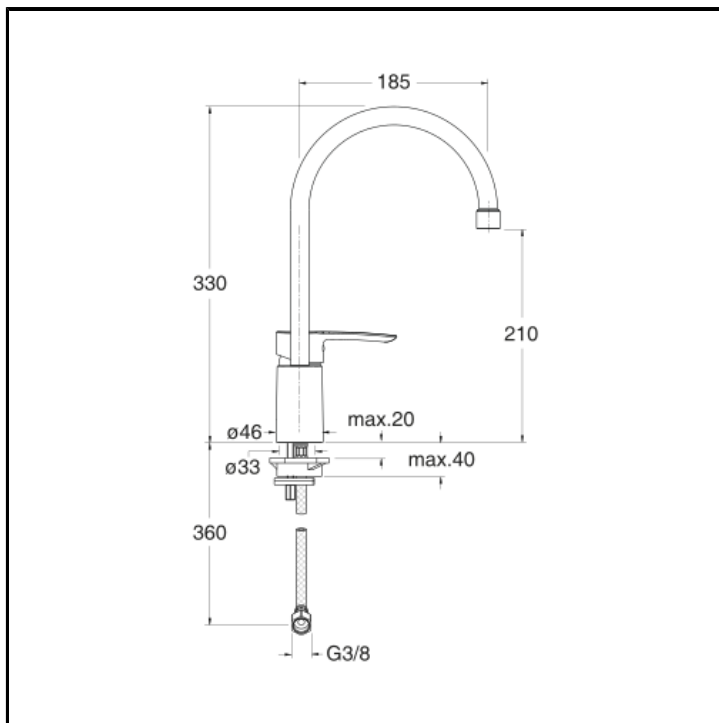

CRIGN522

Single lever kitchen mixer with front lever

FINITURE

 Chrome

FEATURES FROM TECHNOLOGIES

-
-

COMMAND

- Monocontrol