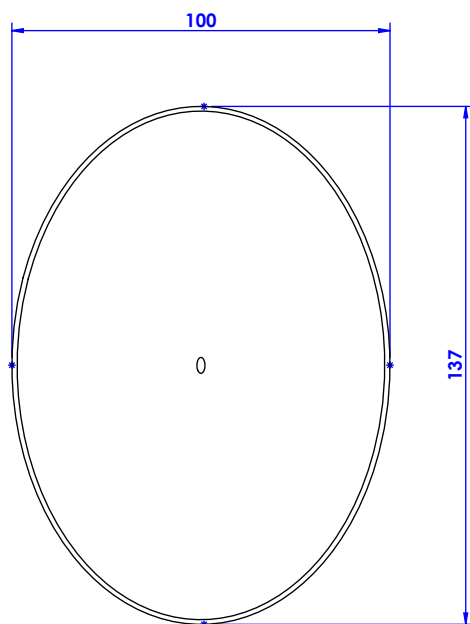

Collections : Star

Porte-savon ovale métal, à poser. - Free standing oval brass soap holder.

Star à manettes Tradition

Ref. C19-517

Star

Ref. C31-517

Star Lisse

Ref. C32-517