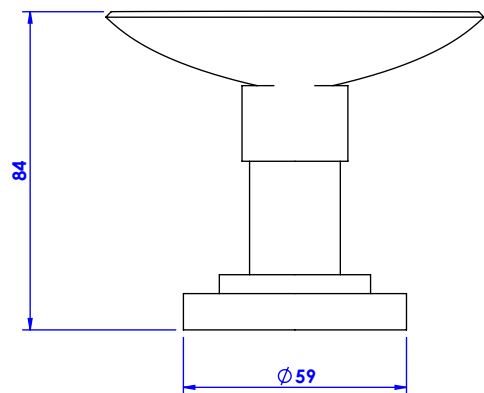

Collections : Star

Porte-savon ovale métal, à poser. - Free standing oval brass soap holder.

Star à manettes Tradition

Ref. C19-517

Star

Ref. C31-517

Star Lisse

Ref. C32-517

Star à Manettes

Ref. C33-517

CRISTAL & BRONZE

PARIS · 1937

07/09/2020-1