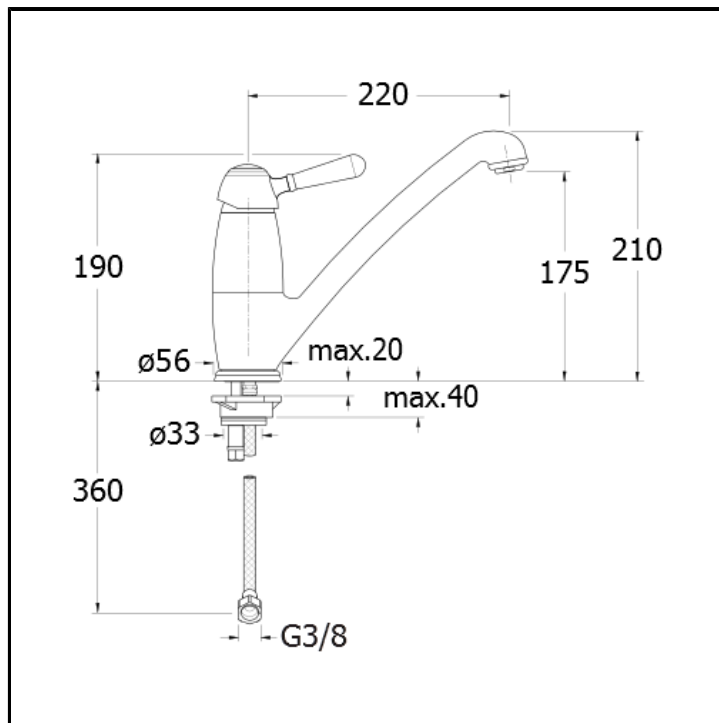

CRIKA511

Single lever kitchen mixer with front lever

FINITURE

-  Chrome
-  Polished metallic
-  Brushed metallic
-  PVD polished rose gold
-  PVD brushed rose gold
-  Brushed old brass

FEATURES FROM TECHNOLOGIES