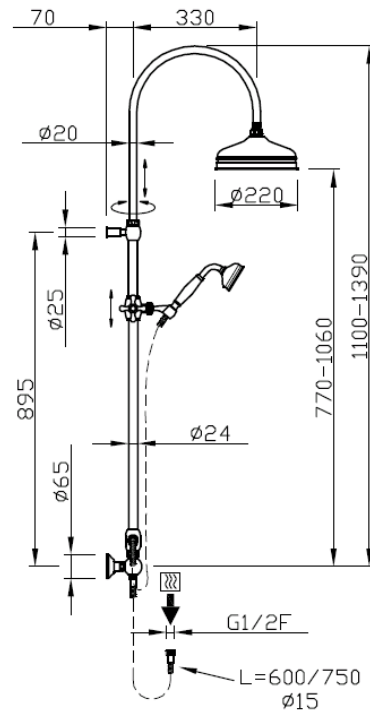

Telescopic colonial exposed

Telescopic colonial exposed
30026/ED-NKSP

TECHNICAL INFORMATION

Traditional telescopic and turning shower column with adjustable mounting with articulated shower holder, diverter and external holder with brass flexible hose cm 60. Ø220 non-liming inspectable and serviceable traditional shower head in brass/stainless steel. Brass inspectable and serviceable traditional one jet shower. Brass double spiral flexible hose cm 150. **BRUSHED NICKEL**

Flow rate:

? Doccia o soffione?

PICTURE

SPARE PARTS

FEATURES

Rain jet

Non-liming

adjustable telescopic shower column

TECHNICAL DRAWING

FINISHINGS