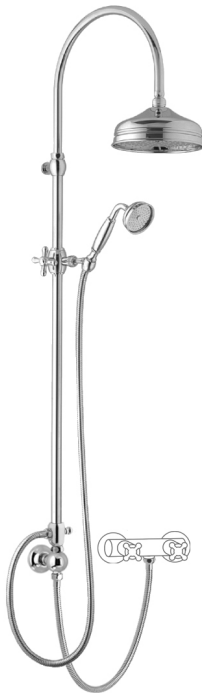

Telescopic colonial exposed

Telescopic colonial exposed
30026/ED-NKSP

TECHNICAL INFORMATION

Traditional telescopic and turning shower column with adjustable mounting with articulated shower holder, diverter and external holder with brass flexible hose cm 60. Ø220 non-liming inspectable and serviceable traditional shower head in brass/stainless steel. Brass inspectable and serviceable traditional one jet shower. Brass double spiral flexible hose cm 150. **BRUSHED NICKEL**

Flow rate:

? Doccia o soffione?

PICTURE

SPARE PARTS

FEATURES

Rain jet

Non-liming

adjustable telescopic shower column