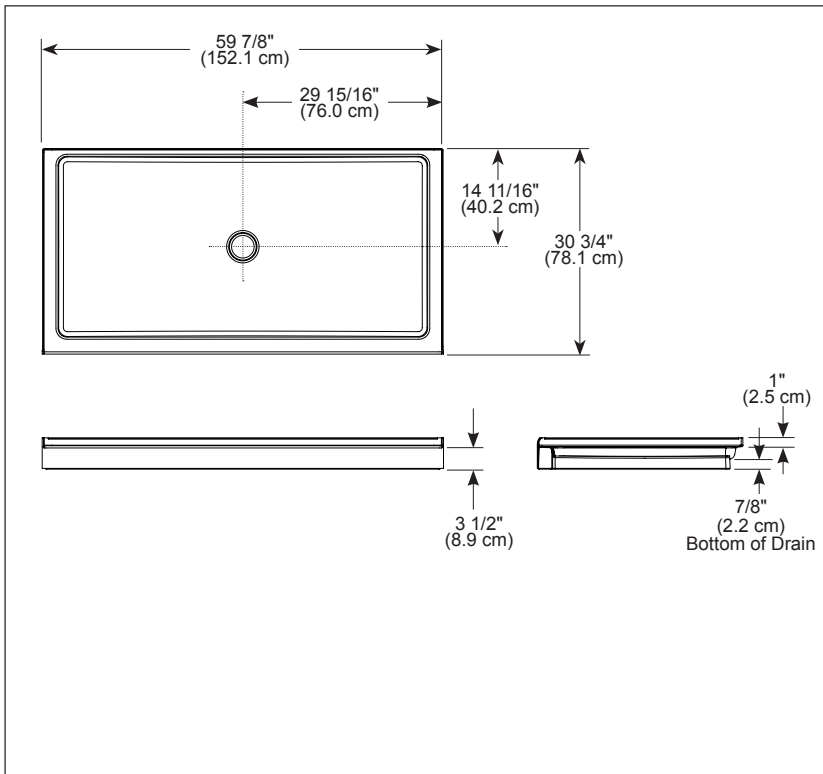

see what Delta can do™

60" X 32" SHOWER BASE

■ Classic 400

STANDARD SPECIFICATIONS:

- Made with high-gloss white ProCrylic™ material
- Textured bottom
- Uses standard shower stall drain with 4 1/4" strainer

COMPLIES WITH:

- CSA B45.5/IAPMO Z 124

Submitted Model No.: _____

Specific Features: _____

Delta Faucet Company
 55 E. 111th Street, Indianapolis, IN 46280
 350 South Edgeware Road, St. Thomas, ON N5P 4L1
 © 2020 Delta Faucet Company