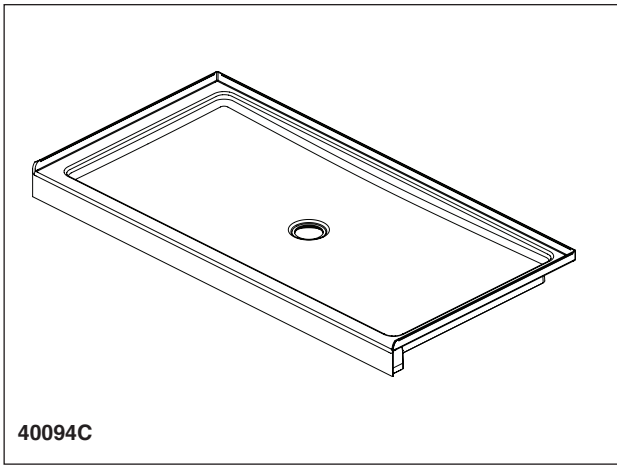

see what Delta can do™

60" X 32" SHOWER BASE

■ Classic 400

STANDARD SPECIFICATIONS:

- Made with high-gloss white ProCrylic™ material
- Textured bottom
- Uses standard shower stall drain with 4 1/4" strainer

WARRANTY:

- Delta® Tubs, Shower Bases, and Walls – 10 years from the date of purchase; or for commercial purchasers, 1 year from the date of purchase.
- Delta® Glass and Frameless Shower Enclosures and Shower Doors – 5 years from the date of purchase; or for commercial purchasers, 1 year from the date of purchase.
- Peerless® Tubs, Shower Bases, Shower Enclosures, and Walls – 3 years from the date of purchase; or for commercial purchasers, 1 year from the date of purchase.
- All Other Tubs, Shower Bases, Shower Enclosures, and Walls – 1 year from the date of purchase for the original consumer purchaser and commercial purchaser.

COMPLIES WITH:

- CSA B45.5/IAPMO Z 124

Submitted Model No.: _____

Specific Features: _____