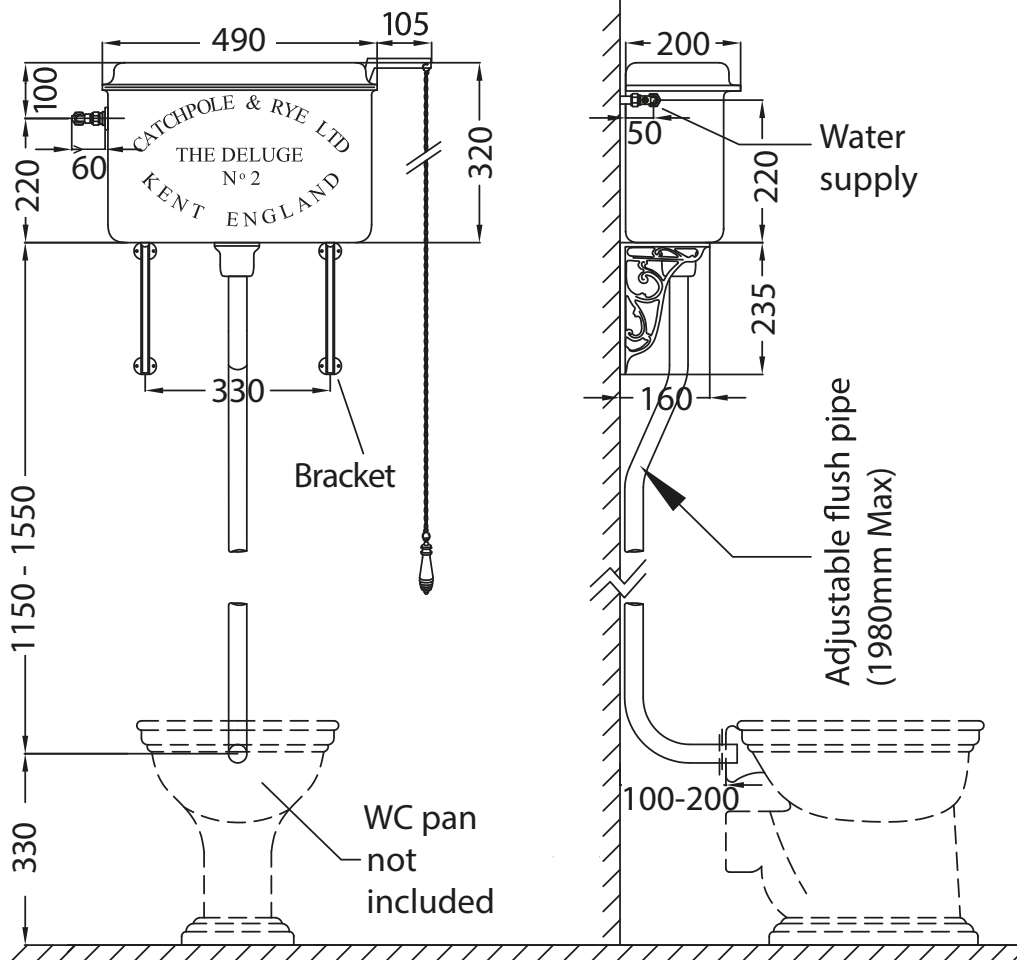

Catchpole & Rye

Saracens Dairy,
 Pluckley,
 Kent. U.K.
 TN27 0SA.
 TEL: +44 (0)1233 840840
 EMAIL: info@catchpoleandrye.com

Product Range:
 Lavatories & Cisterns

Product Name:
 The High Level Metal
 W/C Ensemble

DIMENSIONAL DATA SHEET DATE: AUGUST 2018

NOTES:
 DIMENSIONS IN MILLIMETRES.
 WHILST EVERY EFFORT IS MADE TO ENSURE THE ACCURACY OF THESE DATA SHEETS THEY ARE SUBJECT
 TO CHANGE WITHOUT NOTICE AS PART OF THE COMPANY'S PRODUCT DEVELOPMENT PROCESS.