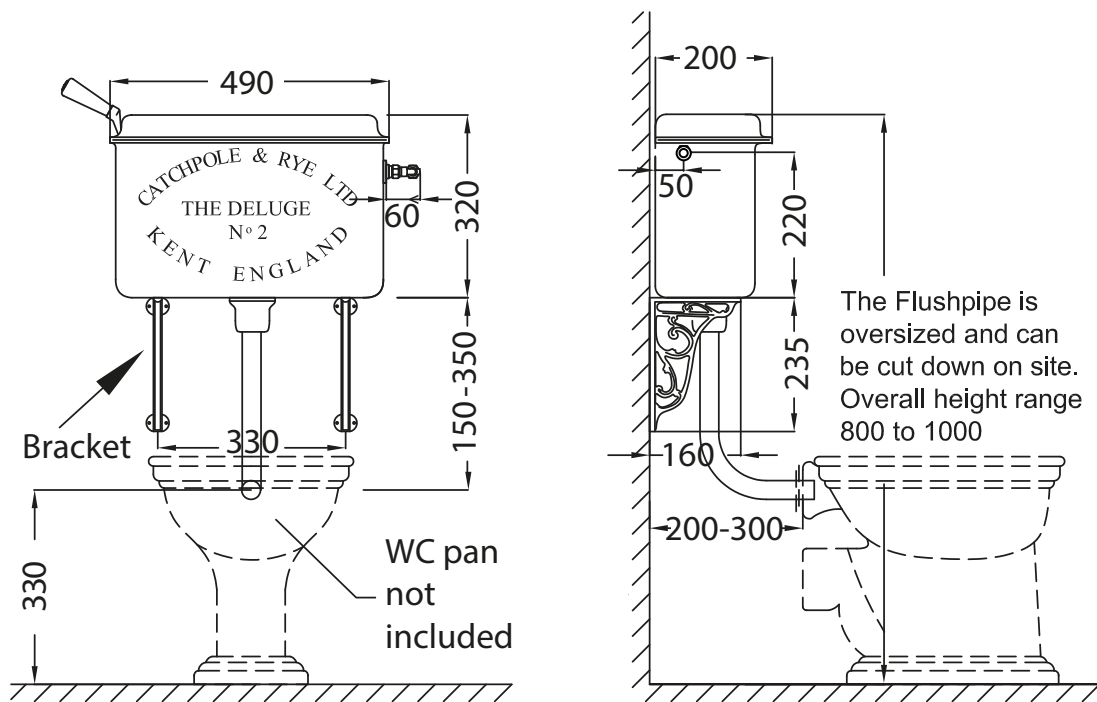

# Catchpole & Rye

Saracens Dairy,  
 Pluckley,  
 Kent. U.K.  
 TN27 0SA.  
 TEL: +44 (0)1233 840840  
 EMAIL: info@catchpoleandrye.com

Product Range:  
 Lavatories & Cisterns

Product Name:  
 The Low Level Metal W/C Ensemble

## DIMENSIONAL DATA SHEET DATE: SEPTEMBER 2018

NOTES:  
 DIMENSIONS IN MILLIMETRES.  
 WHILST EVERY EFFORT IS MADE TO ENSURE THE ACCURACY OF THESE DATA SHEETS THEY ARE SUBJECT TO CHANGE WITHOUT NOTICE AS PART OF THE COMPANY'S PRODUCT DEVELOPMENT PROCESS.