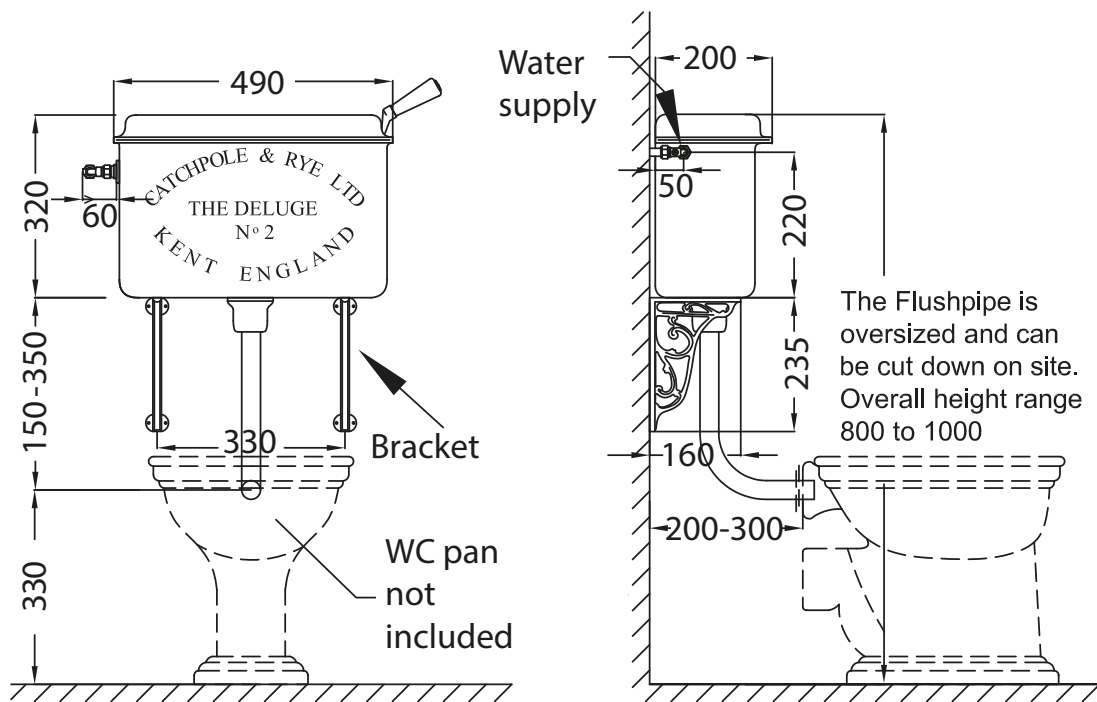

Catchpole & Rye

Saracens Dairy,
 Pluckley,
 Kent. U.K.
 TN27 0SA.
 TEL: +44 (0)1233 840840
 EMAIL: info@catchpoleandrye.com

Product Range:
 Lavatories & Cisterns

Product Name:
 The Low Level Metal W/C Ensemble

DIMENSIONAL DATA SHEET
 DATE: AUGUST 2018

NOTES:
 DIMENSIONS IN MILLIMETRES.
 WHILST EVERY EFFORT IS MADE TO ENSURE THE ACCURACY OF THESE DATA SHEETS THEY ARE SUBJECT TO CHANGE WITHOUT NOTICE AS PART OF THE COMPANY'S PRODUCT DEVELOPMENT PROCESS.