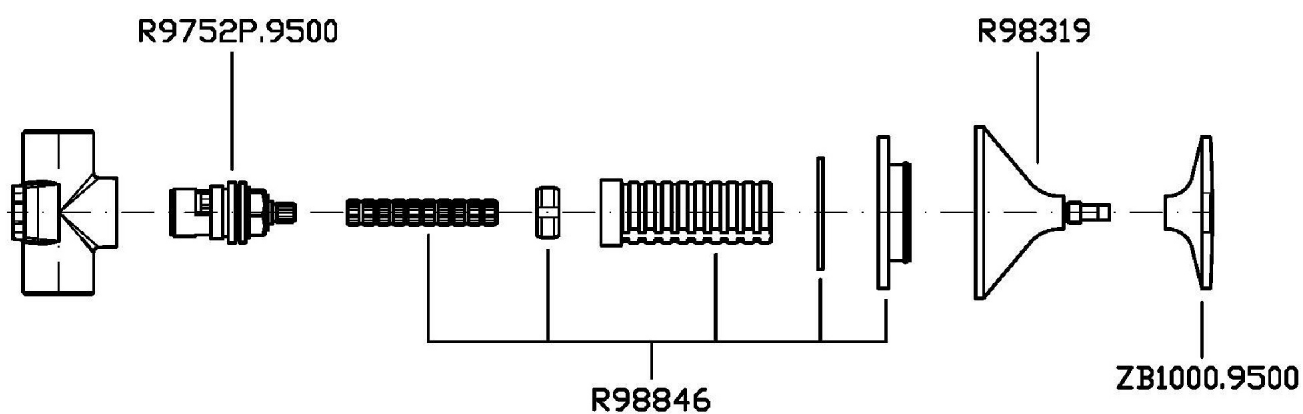

BELLAGIO

ZB1729

Esplosi / Exploded