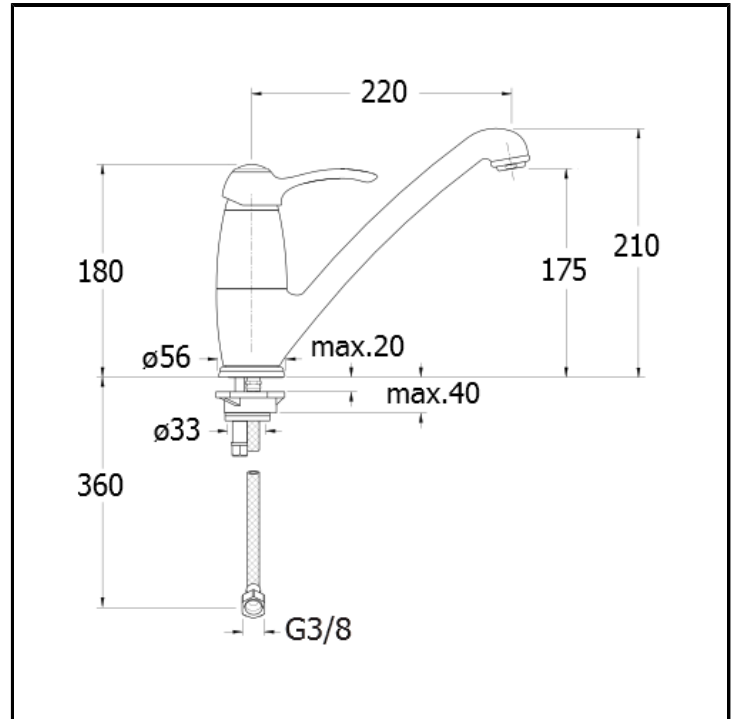

# CRIKA521

Single lever kitchen mixer with front lever