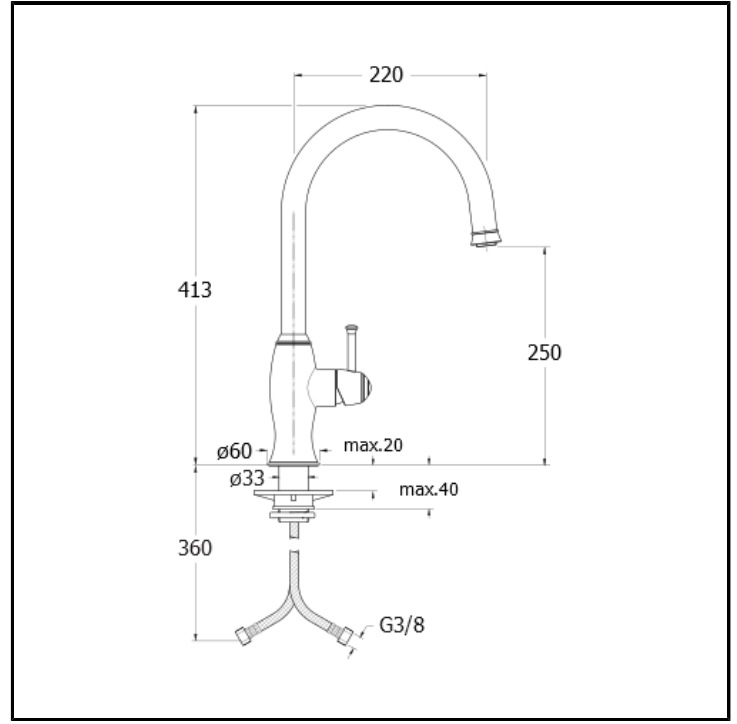

CRIKA515

Single lever kitchen mixer with right side lever

FINITURE

-  Chrome
-  Polished black chrome
-  Brushed black chrome
-  Polished metallic
-  Brushed metallic
-  Yellow gold oro
-  PVD polished rose gold
-  PVD brushed rose gold
-  Brushed old brass