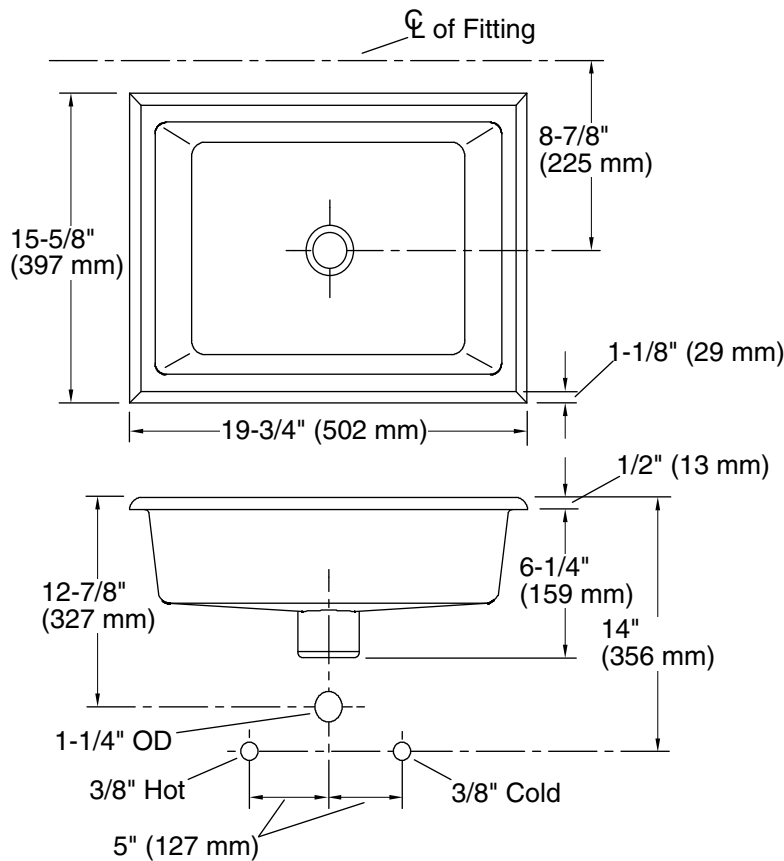

## Technical Information

All product dimensions are nominal.

Bowl configuration:	Single
Installation:	Undermount
Bowl area (Only):	Length: 17" (432 mm) Width: 13" (330 mm) Water depth: 3" (76 mm)
Drain hole:	1-3/4" (44 mm)
Template:	1006809-7, required, not included