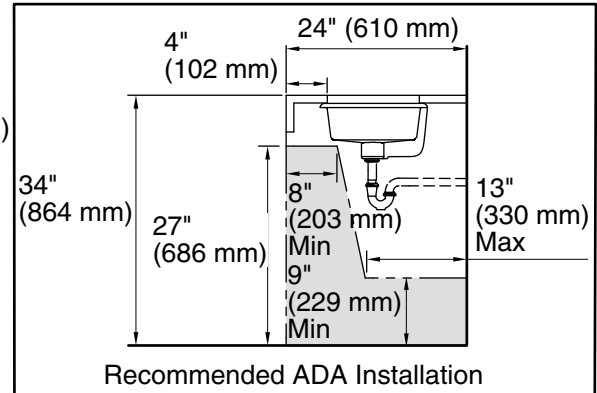

## Technical Information

All product dimensions are nominal.

Bowl configuration:	Single
Installation:	Undermount
Bowl area (Only):	Length: 17" (432 mm) Width: 13" (330 mm) Water depth: 3" (76 mm)
Drain hole:	1-3/4" (44 mm)
Template:	1006809-7, required, not included