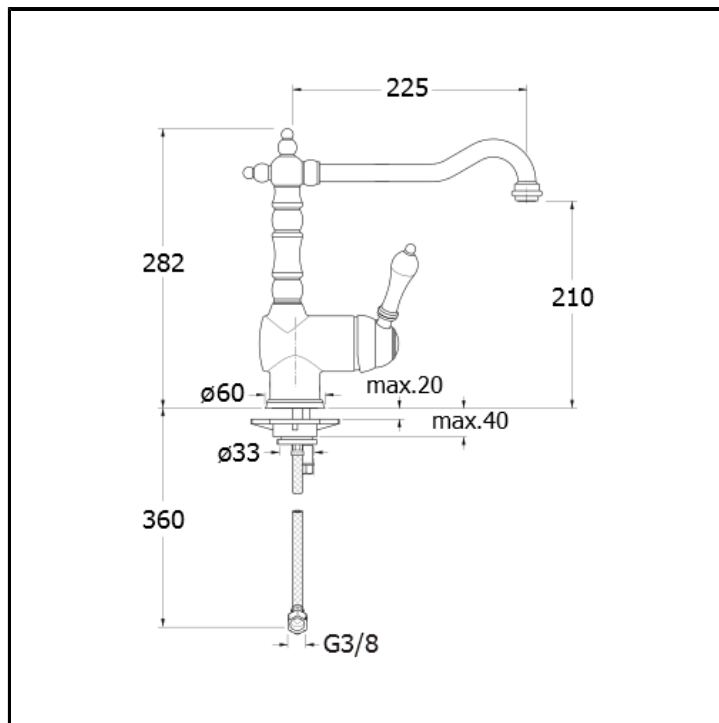

# CRIKA569

Single lever kitchen mixer with right side lever