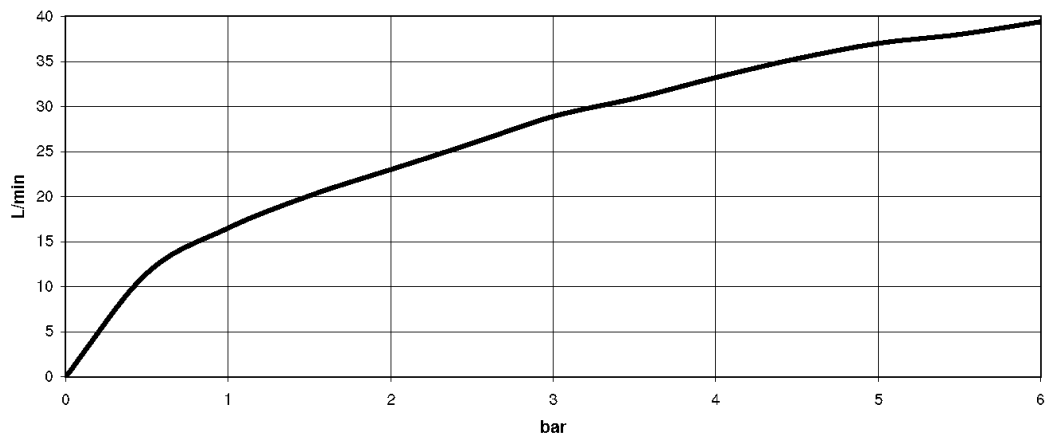

Душ - продукты скрытого монтажа
xTOOL термостатный модуль скрытого монтажа с 1 вентилем 3/4" -
Артикульный номер: 35 511 970 90

график расхода