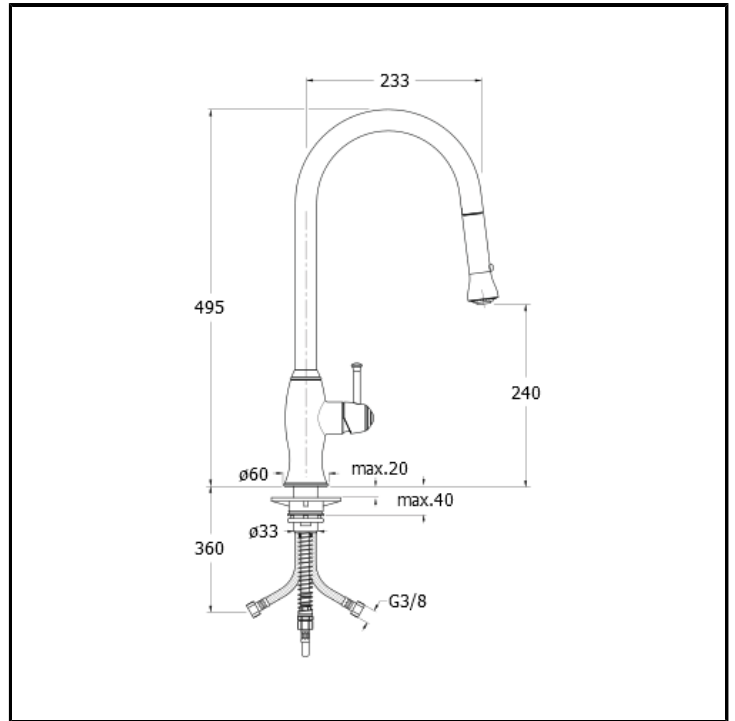

# CRIKA530

■ CRISTINA  
RUBINETTERIE

Single lever kitchen mixer with right side lever and pull-out spray

## CHARACTERISTICS

- Extractable hand shower