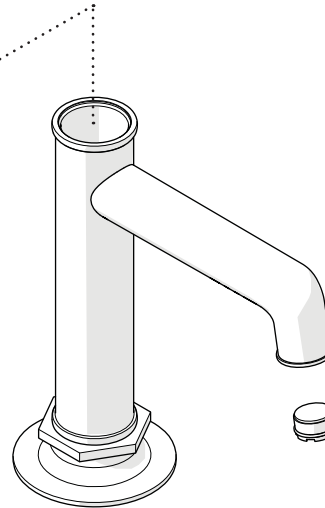

ESTB. 1978

WATERWORKS

SERVICE PARTS

STYLES: HNKM40

*FINISH/COLOR MUST BE SPECIFIED WHEN ORDERING
++SUPPLIED AS A PAIR

DOCUMENT: SPHN25_REV01

105939*
CROSS HANDLE

105940
LIMIT STOP

105941
CARTRIDGE
RETAINER

105942
COUNTERCLOCKWISE
ON CARTRIDGE

103716
AERATOR

105943
MOUNTING
HARDWARE

105944
HOSE

105944
HOSE