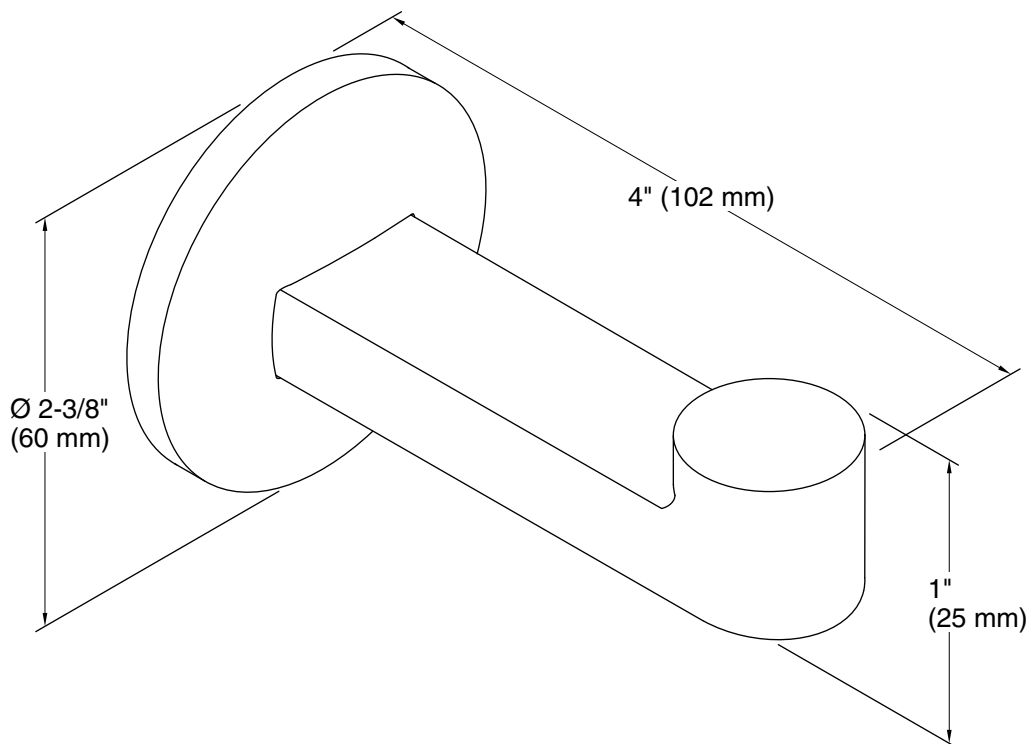

Features

- Coordinates with Components faucets and shower trim to complete your bathroom.

Material

- Premium metal construction for durability and reliability.
- KOHLER finishes resist corrosion and tarnishing.

Color	Code	Description
	CP	Polished Chrome
	BN	Vibrant® Brushed Nickel
	BL	Matte Black
	TT	Vibrant Titanium

Technical Information

All product dimensions are nominal.

Material: Zinc

Notes

Install this product according to the installation instructions.