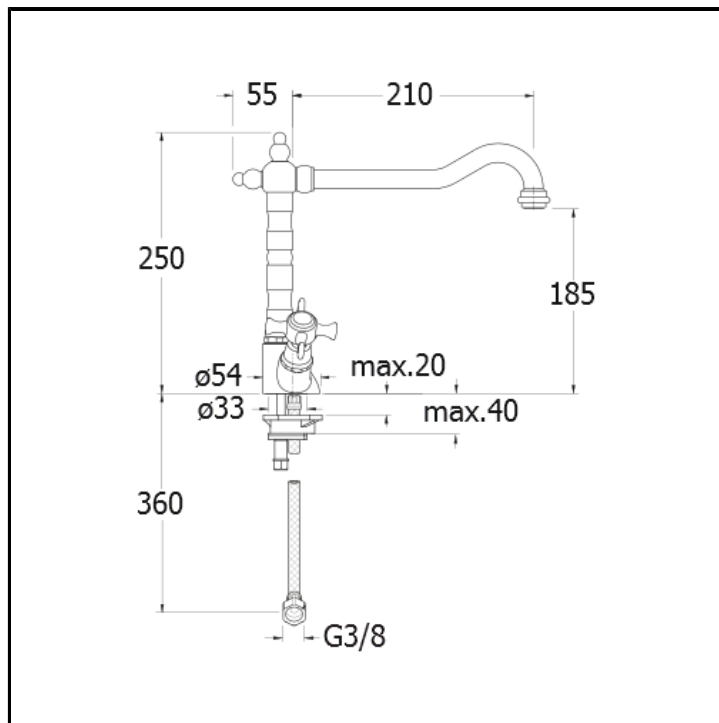

CRIKC469

Kitchen mixer

FINITURE

-  Chrome
-  Polished metallic
-  Brushed metallic
-  Yellow gold oro
-  PVD polished rose gold
-  PVD brushed rose gold
-  Brushed old brass

FEATURES FROM TECHNOLOGIES

-
-
-