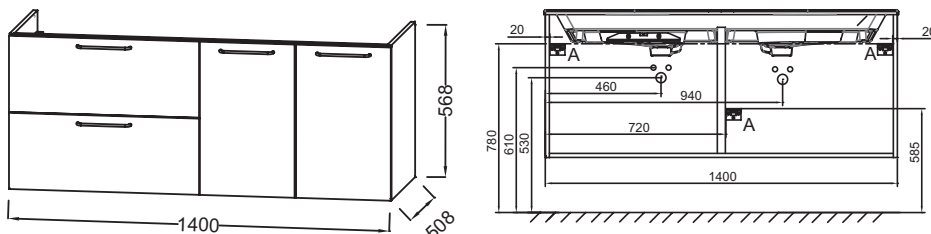

## Features

- DIMENSIONS: 140 x 50.80 x 56.80 cm
- MATERIAL: Lacquer or melamine
- NORMS AND REGULATION: NF
- VERSION: Bronze handle
- INSIDE FINISH: Grey
- ADDITIONAL INFORMATION: tap, vanity top/basin and fixings set not included

- WEIGHT: 49 kg
- INSTALLATION TYPE: Wall-hung
- STORAGE TYPE: Drawer + door
- HANDLE : Attached wire handle
- FIXING: Installer selects fixings set according to wall support

## Technical drawing

Product Specification: Base unit for vanity top 140 cm, 2 drawers/2 doors, bronze handles. EB2546-R7. Collection: ODÉON RIVE GAUCHE. DIMENSIONS: 140 x 50.80 x 56.80 cm. WEIGHT: 49 kg. MATERIAL: Lacquer or melamine. INSTALLATION TYPE: Wall-hung. NORMS AND REGULATION: NF. STORAGE TYPE: Drawer + door. VERSION: Bronze handle. HANDLE : Attached wire handle. INSIDE FINISH: Grey. FIXING: Installer selects fixings set according to wall support. ADDITIONAL INFORMATION: tap, vanity top/basin and fixings set not included.