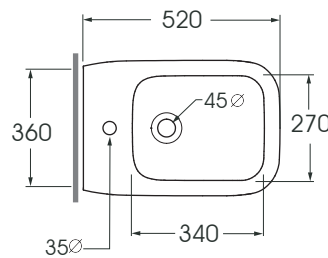

PRBIT000000M

sanitari terra / floor mounted sanitary wares

codice
code

Bidet Prua a terra monoforo.
Prua floor standing Bidet one tap hole.

biancolucido/ shiny white

PRBIT000000MBI

CM 52x36xh42

plt italy pz.10 - plt export pcs.20

kg 25

scala/scale 1:20 dimensioni/dimensions in mm

Complementi/complements:

Codice
code

Piletta automatica ribassata senza troppo pieno
Flat automatic waste system without over flow

PILA

kg 0,5

Sifone a scomparsa per bidet sospeso
Concealed siphon for wall-hung bidet

SF/R

kg 0,4

TECHNICAL SHEET n°: 01	DESIGNER: MARCO ZITO	CODE: PRBIT000000M	Azzurra sanitari in ceramica S.p.a. via Civita Castellana snc 01030 Castel S.Elia (VT) - ITALY Tel.+39.0761 518155 Fax.+39.0761 514560	
SHEET FORMAT: A4	ISO	REVISION: 02	SCALE: 1:20	DATE: 08/10/2019
REGULATIONS: CE EN 14528 / EN35 / Dop-14528 *				
All the measurements respect the tolerances provided by the "AZZURRA QUALITY GUIDELINES".				