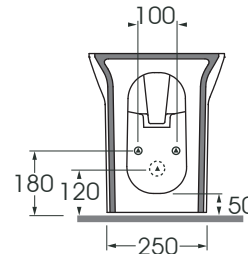

PRBIT000000M

sanitari terra / floor mounted sanitary wares

codice
code

Bidet Prua a terra monoforo.
Prua floor standing Bidet one tap hole.

biancolucido/ shiny white

PRBIT000000MBI

CM 52x36xh42

plt italy pz.10 - plt export pcs.20

kg 25

scala/scale 1:20 dimensioni/dimensions in mm

Complementi/complements:

Codice
code

Piletta automatica ribassata senza troppo pieno
Flat automatic waste system without over flow

PILA

kg 0,5

Sifone a scomparsa per bidet sospeso
Concealed siphon for wall-hung bidet

SF/R

kg 0,4

TECHNICAL SHEET n°: 01	DESIGNER: MARCO ZITO	CODE: PRBIT000000M	Azzurra sanitari in ceramica S.p.a. via Civita Castellana snc 01030 Castel S.Elia (VT) - ITALY Tel.+39.0761 518155 Fax.+39.0761 514560	
SHEET FORMAT: A4	ISO	REVISION: 02	SCALE: 1:20	DATE: 08/10/2019
REGULATIONS: CE EN 14528 / EN35 / Dop-14528 *				
All the measurements respect the tolerances provided by the "AZZURRA QUALITY GUIDELINES".				