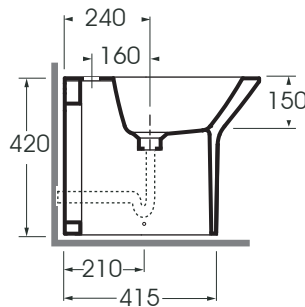

PRBIT000000M

sanitari terra / floor mounted sanitary wares

codice
code

Bidet Prua a terra monoforo.
Prua floor standing Bidet one tap hole.

biancolucido/ shiny white

PRBIT000000MBI

CM 52x36xh42

plt italy pz.10 - plt export pcs.20

kg 25

scala/scale 1:20 dimensioni/dimensions in mm

Complementi/complements:

Codice
code

Piletta automatica ribassata senza troppo pieno
Flat automatic waste system without over flow

PILA

kg 0,5

Sifone a scomparsa per bidet sospeso
Concealed siphon for wall-hung bidet

SF/R

kg 0,4

TECHNICAL SHEET n°: 01	DESIGNER: MARCO ZITO	CODE: PRBIT000000M	Azzurra sanitari in ceramica S.p.a. via Civita Castellana snc 01030 Castel S.Elia (VT) - ITALY Tel.+39.0761 518155 Fax.+39.0761 514560	
SHEET FORMAT: A4	ISO	REVISION: 02	SCALE: 1:20	DATE: 08/10/2019
REGULATIONS: CE EN 14528 / EN35 / Dop-14528 *				
All the measurements respect the tolerances provided by the "AZZURRA QUALITY GUIDELINES".				