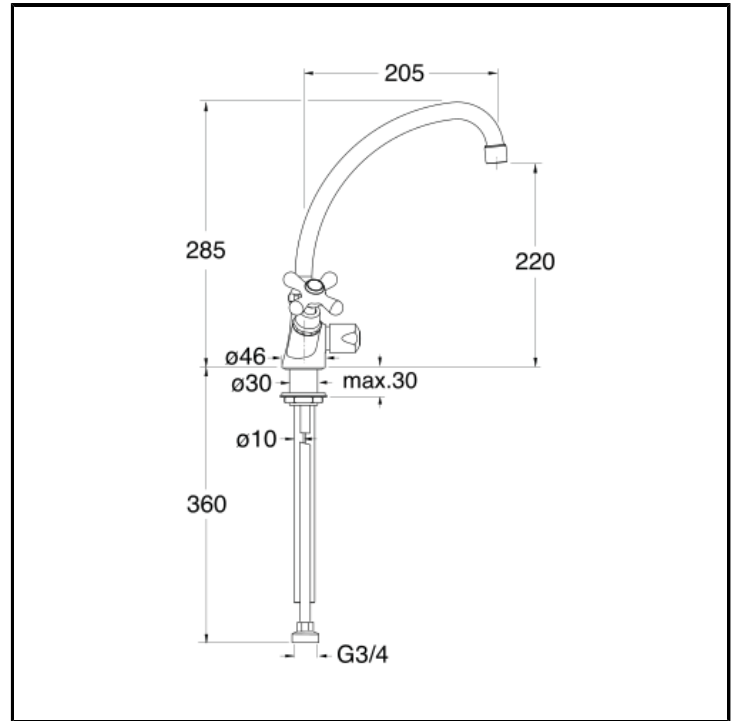

# CRIKI502

■ CRISTINA  
RUBINETTERIE

Kitchen mixer with control for dishwasher