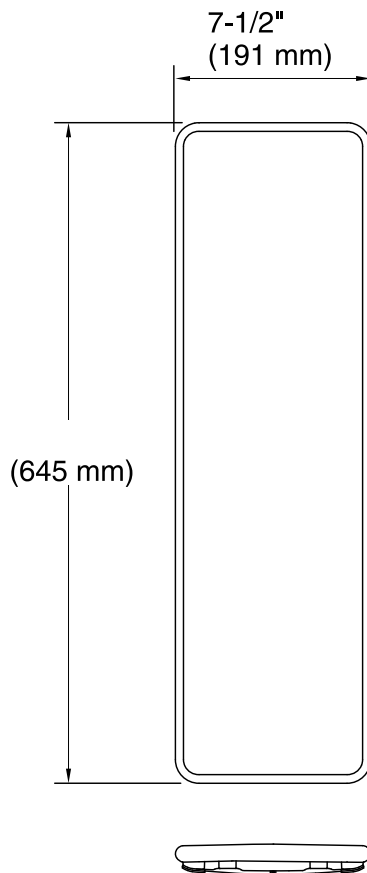

### Features

- Plastic construction.
- For use with Bellwether 60" x 32" shower bases.

### Technical Information

All product dimensions are nominal.

Material: Plastic