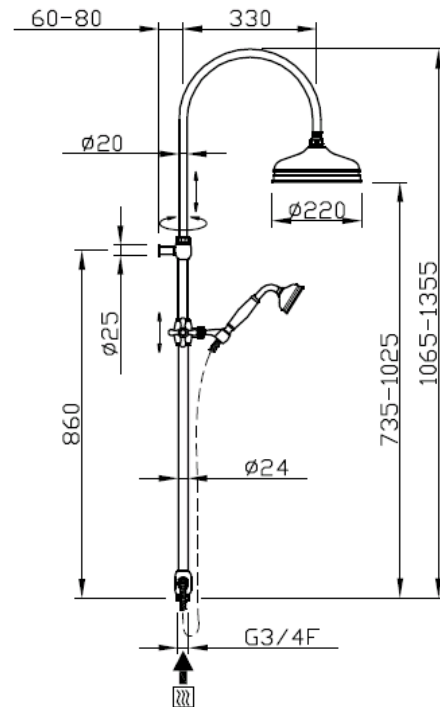

Telescopic colonial 3/4" connection

Telescopic colonial 3/4" connection
30030-VR

TECHNICAL INFORMATION

Traditional telescopic and turning shower column with adjustable mounting with articulated shower holder, diverter and 3/4 connection. Ø310 non-liming inspectable and serviceable traditional shower head in brass/stainless steel. Brass inspectable and serviceable traditional one jet shower. Brass double spiral flexible hose cm 150. OLD COPPER

Flow rate:

? Doccia o soffione?

PICTURE

SPARE PARTS

FEATURES

Rain jet

Non-liming

adjustable telescopic shower column

TECHNICAL DRAWING

FINISHINGS