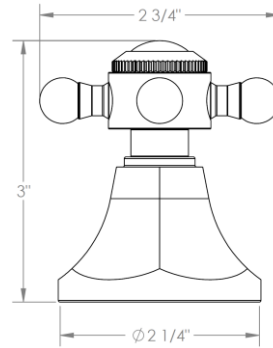

312-P80-Y

Trim Kit for Pressure Balance Valve
For use with SS-PB75 concealed rough

WATERMARK DESIGNS 7/10/2018

Gramercy Handle Trim Options

X – OXFORD

Y – LYONS

V – WALES

Y2 – WILLIAMS