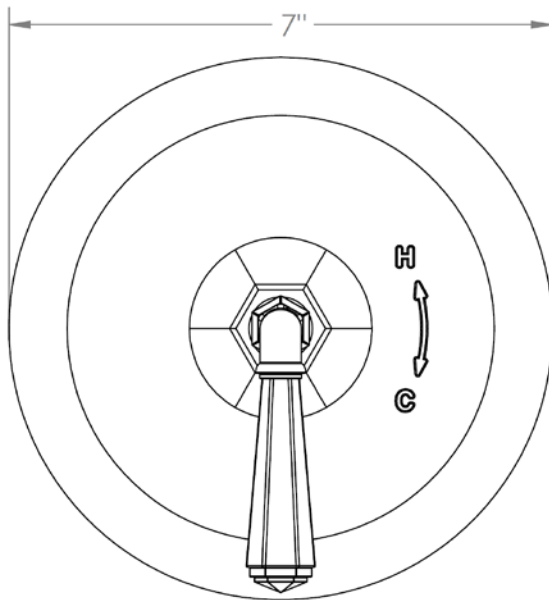

312-P80-Y

Trim Kit for Pressure Balance Valve
For use with SS-PB75 concealed rough

WATERMARK DESIGNS 7/10/2018

Gramercy Handle Trim Options

X – OXFORD

Y – LYONS

V – WALES

Y2 – WILLIAMS