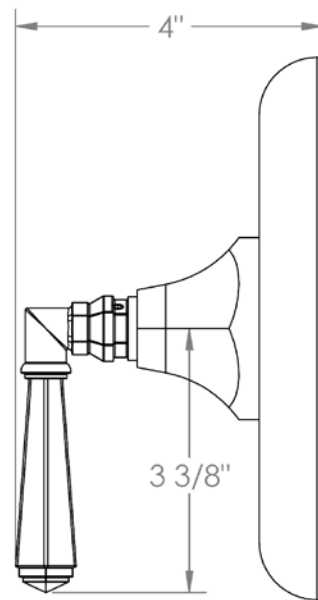

312-P80-Y

Trim Kit for Pressure Balance Valve
For use with SS-PB75 concealed rough

WATERMARK DESIGNS 7/10/2018

Gramercy Handle Trim Options

X – OXFORD

Y – LYONS

V – WALES

Y2 – WILLIAMS