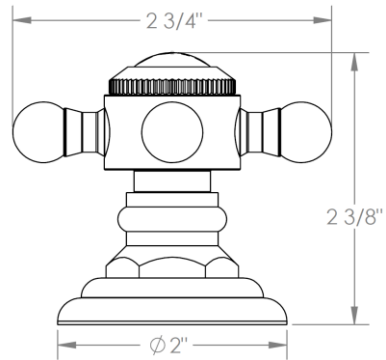

312-P80-Y

Trim Kit for Pressure Balance Valve
For use with SS-PB75 concealed rough

WATERMARK DESIGNS 7/10/2018

Gramercy Handle Trim Options

X – OXFORD

Y – LYONS

V – WALES

Y2 – WILLIAMS