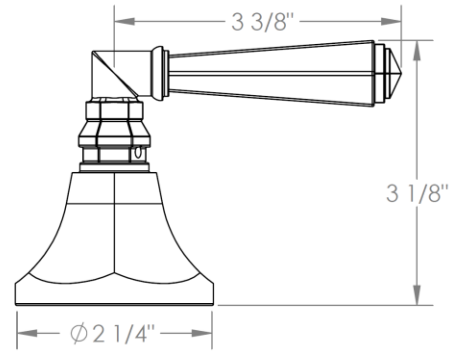

312-P80-Y

Trim Kit for Pressure Balance Valve
For use with SS-PB75 concealed rough

WATERMARK DESIGNS 7/10/2018

Gramercy Handle Trim Options

X – OXFORD

Y – LYONS

V – WALES

Y2 – WILLIAMS