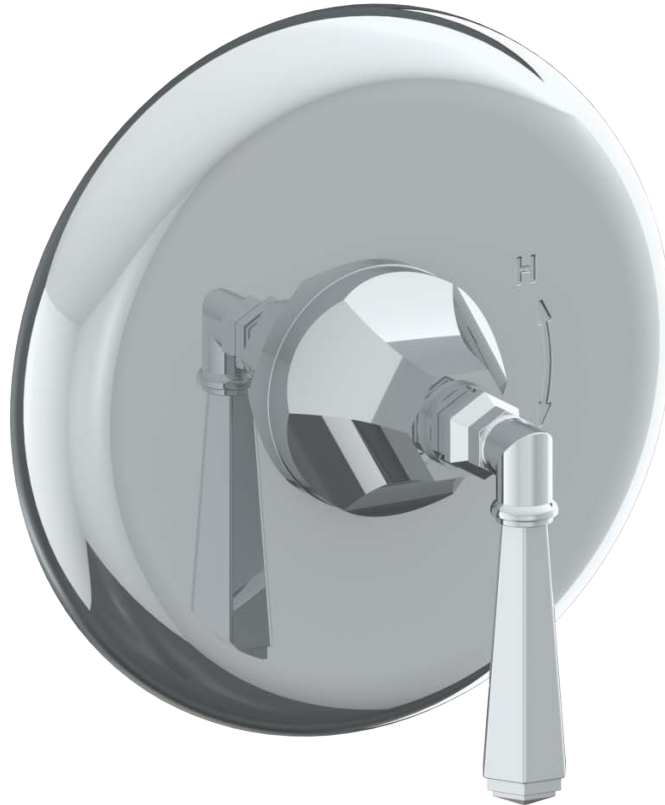

312-P80-Y

Trim Kit for Pressure Balance Valve
For use with SS-PB75 concealed rough

WATERMARK DESIGNS 7/10/2018

Gramercy Handle Trim Options

X – OXFORD

Y – LYONS

V – WALES

Y2 – WILLIAMS