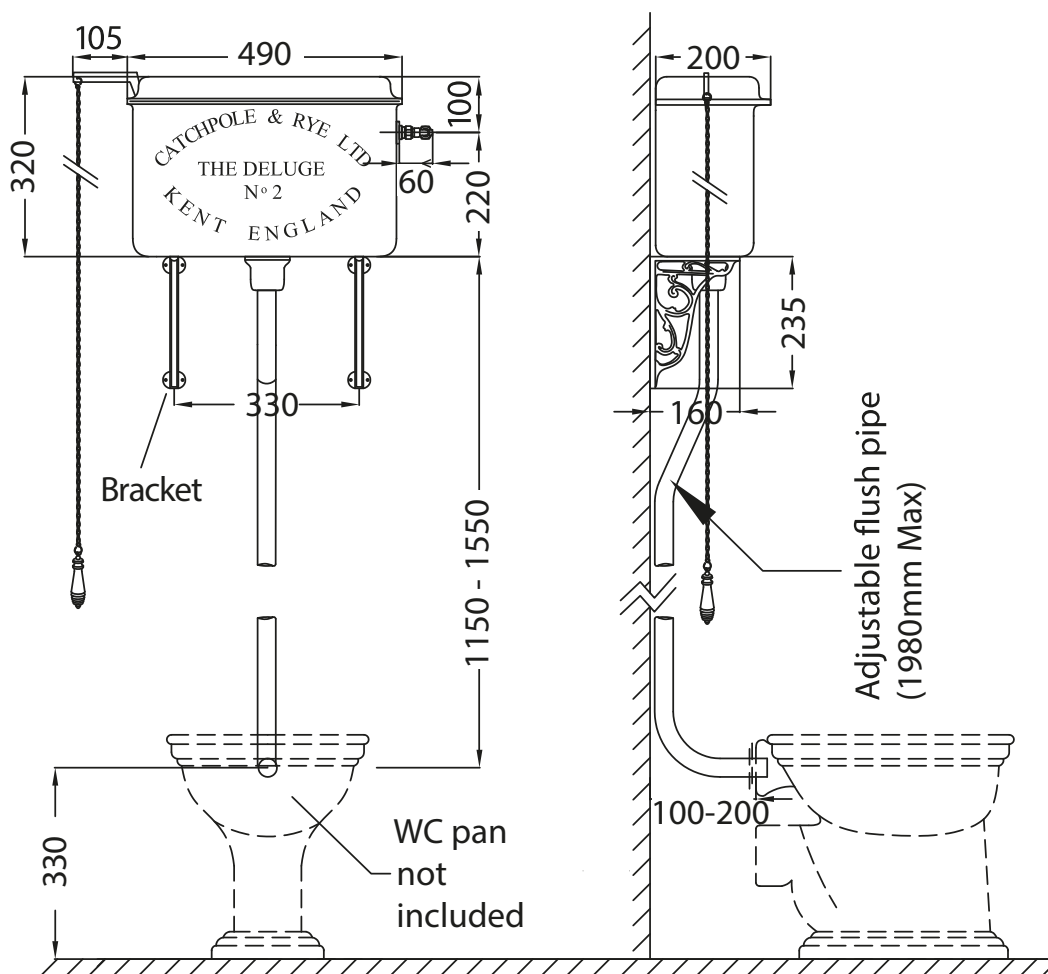

Catchpole & Rye

Saracens Dairy,
 Pluckley,
 Kent. U.K.
 TN27 0SA.
 TEL: +44 (0)1233 840840
 EMAIL: info@catchpoleandrye.com

Product Range:
 Lavatories & Cisterns

Product Name:
 The High Level Metal
 W/C Ensemble

DIMENSIONAL DATA SHEET DATE: SEPTEMBER 2018

NOTES:
 DIMENSIONS IN MILLIMETRES.
 WHILST EVERY EFFORT IS MADE TO ENSURE THE ACCURACY OF THESE DATA SHEETS THEY ARE SUBJECT
 TO CHANGE WITHOUT NOTICE AS PART OF THE COMPANY'S PRODUCT DEVELOPMENT PROCESS.