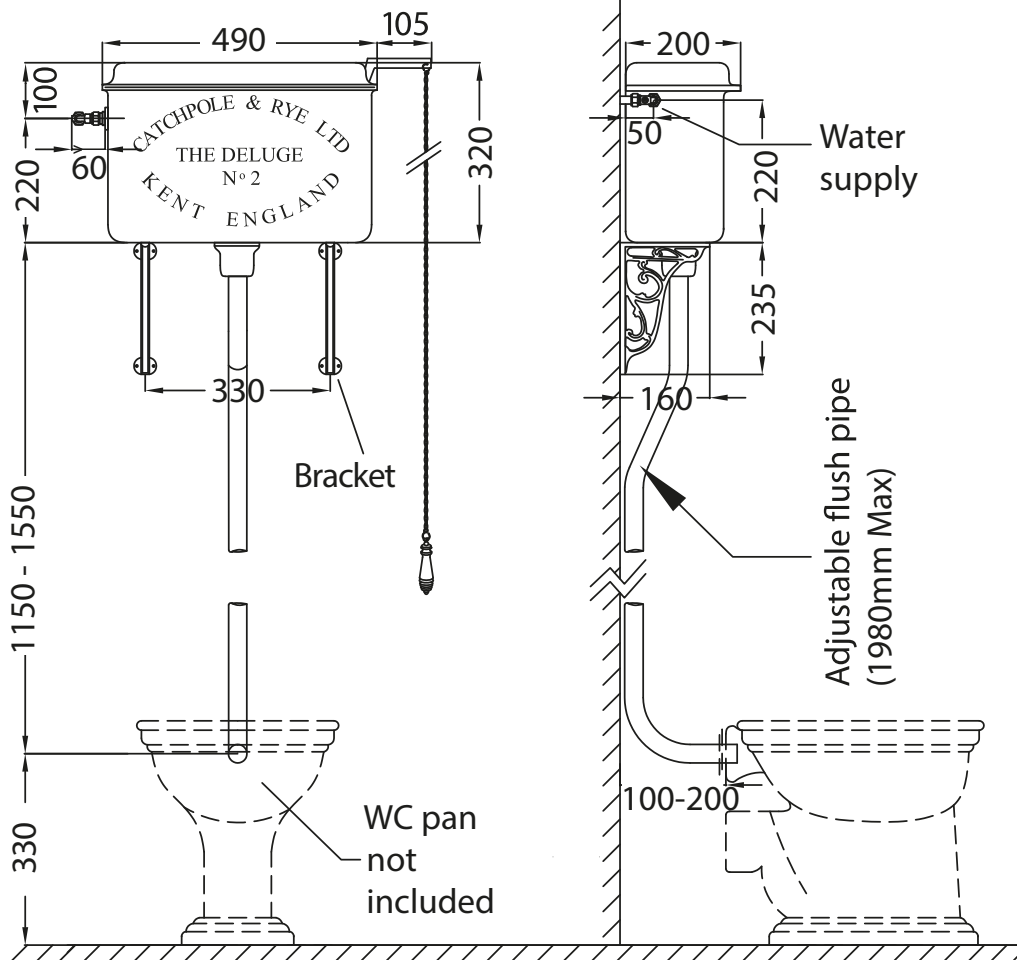

# Catchpole & Rye

Saracens Dairy,  
Pluckley,  
Kent. U.K.  
TN27 0SA.  
TEL: +44 (0)1233 840840  
EMAIL: info@catchpoleandrye.com

Product Range:  
Lavatories & Cisterns

Product Name:  
The High Level Metal  
W/C Ensemble

## DIMENSIONAL DATA SHEET DATE: AUGUST 2018

### NOTES:

DIMENSIONS IN MILLIMETRES.

WHILST EVERY EFFORT IS MADE TO ENSURE THE ACCURACY OF THESE DATA SHEETS THEY ARE SUBJECT TO CHANGE WITHOUT NOTICE AS PART OF THE COMPANY'S PRODUCT DEVELOPMENT PROCESS.