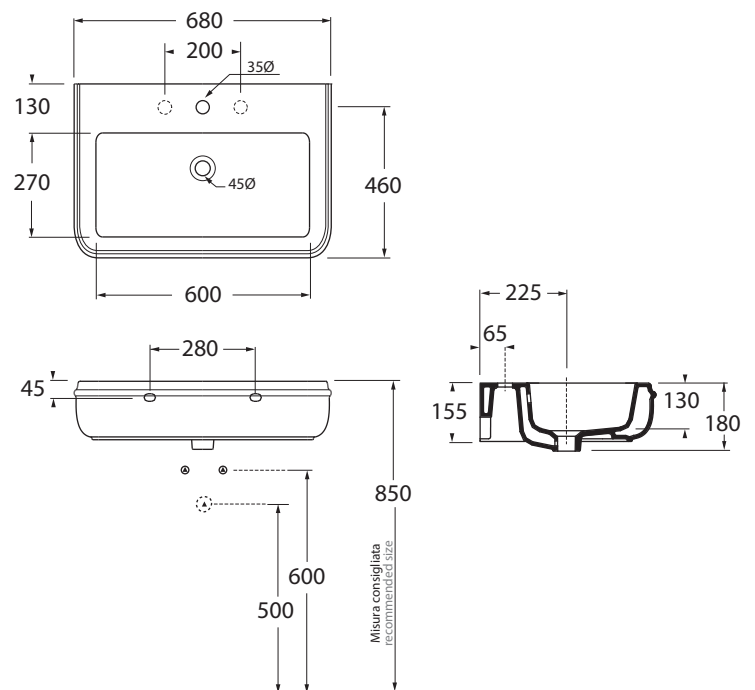

CHLP06846TOM

lavabi/washbasins

codice  
code

Lavabo Charme appoggio/sospeso mono foro cm 68x46.  
Charme washbasin wall-hung/over-counter 1 tap hole cm 68x46.

bianco lucido/shiny white

CHLP06846TOMBI

Lavabo Charme appoggio/sospeso tre fori cm 68x46.  
Charme washbasin wall-hung/over-counter 3 tap holes cm 68x46.

bianco lucido/shiny white

CHLP06846T0TBI

CM 68x46xh18

plf italy pz.12 - plf export pcs.20

kg 19

scala/scale 1:20 dimensioni/dimensions in mm

Complementi/complements:

codice  
code

Piletta automatica con troppo pieno  
Automatic waste system with over flow

kg 0,5

PILTR

TECHNICAL SHEET n°: <b>01</b>	DESIGNER: <b>LAUDANI &amp; ROMANELLI</b>	CODE: <b>CHLP06846TOMBI CHLP06846T0TBI</b>	Azzurra sanitari in ceramica S.p.a. via Civita Castellana snc 01030 Castel S.Elia (VT) - ITALY Tel. +39.0761 518155 Fax. +39.0761 514560	
SHEET FORMAT: <b>A4</b>	ISO	REVISION: <b>02</b>	SCALE: <b>1:20</b>	DATE: <b>09/07/2019</b>
REGULATIONS: <b>CE EN 14688 / EN31 / Dop-14688</b>				
All the measurements respect the tolerances provided by the "AZZURRA QUALITY GUIDELINES".				