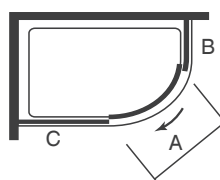

#### 1 Door Quadrants

Size	Adjustment in Recess Min - Max	Order Code
800x800	770-790	KA1Q80
900x900	870-890	KA1Q90
1000x1000	970-990	KA1Q100

#### 1 Door Offset Quadrants

Size	Adjustment Min - Max	Order Code
1000x800	970-990/ 770-790	KA1Q108
1200x800	1170-1190/ 770-790	KA1Q128
1200x900	1170-1190/ 870-890	KA1Q129

MERLYN designer handle

MERLYN IQ installation tool. Makes fitting even easier.

### Configuration

A = Opening space  
B = Fixed Curved Panel  
C = Fixed Straight Panel

Code	A	B	C
KA1Q80	435	490	215
KA1Q90	485	530	325
KA1Q100	485	630	425
KA1Q108	435	490	425
KA1Q128	435	490	625
KA1Q129	485	530	625