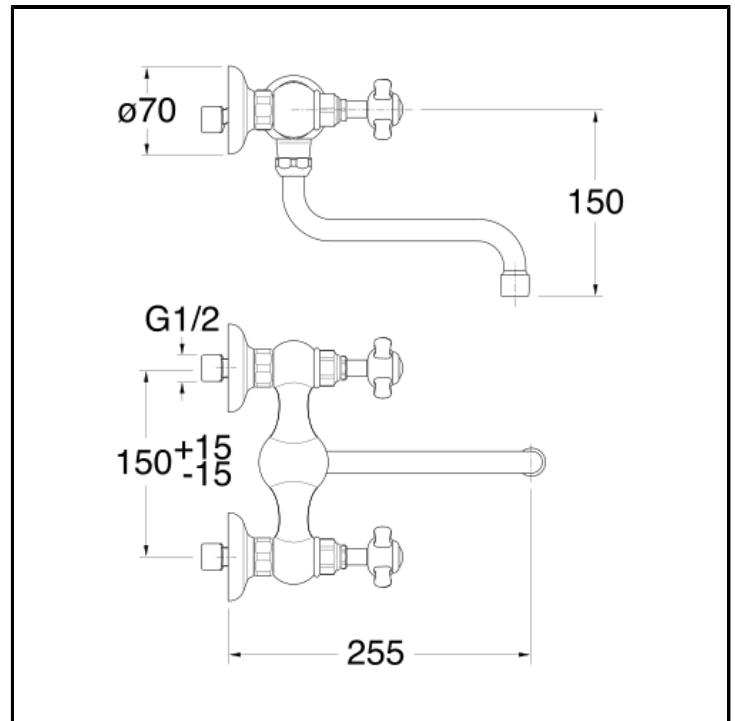

CRIKL400

■ CRISTINA
RUBINETTERIE

Wall mounted kitchen mixer

FINITURE

-  Chrome
-  Brushed metallic
-  Yellow gold oro
-  PVD polished rose gold
-  Brushed old brass

FEATURES FROM TECHNOLOGIES

-

COMMAND