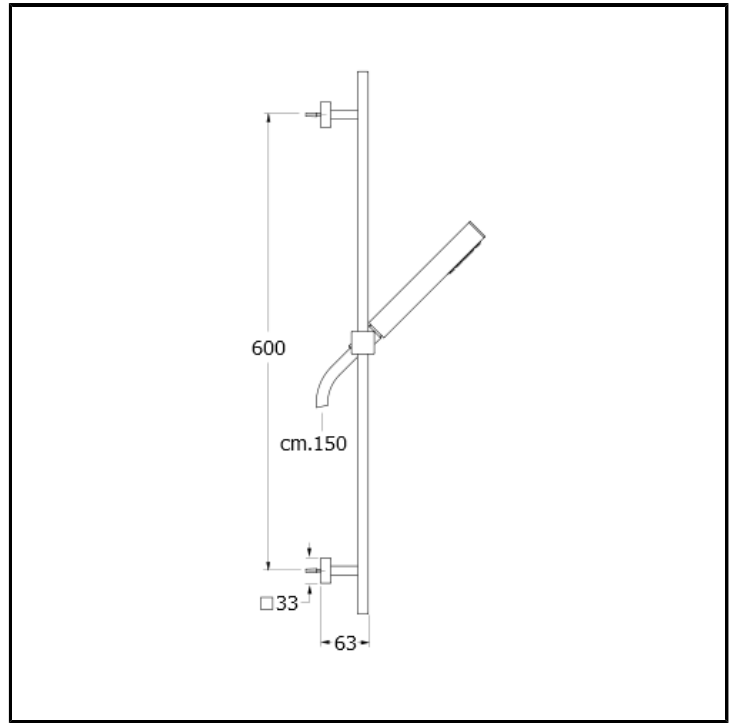

CRIPD081

60 cm sliding bar with LONG LIFE flexible hose and ABS anti-lime hand shower

FINITURE

 Chrome

CHARACTERISTICS

-
-

FEATURES FROM TECHNOLOGIES

-