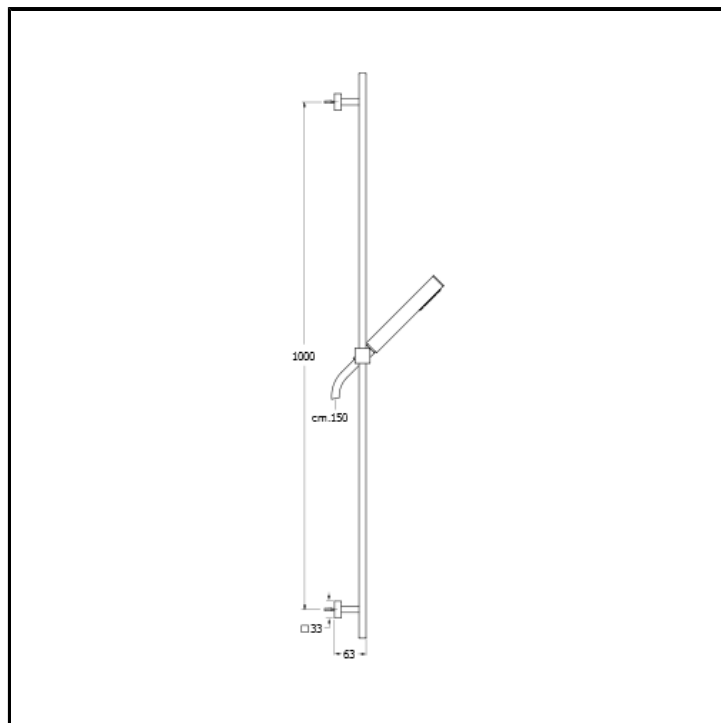

100 cm sliding bar with LONG LIFE flexible hose and ABS anti-limescale hand shower