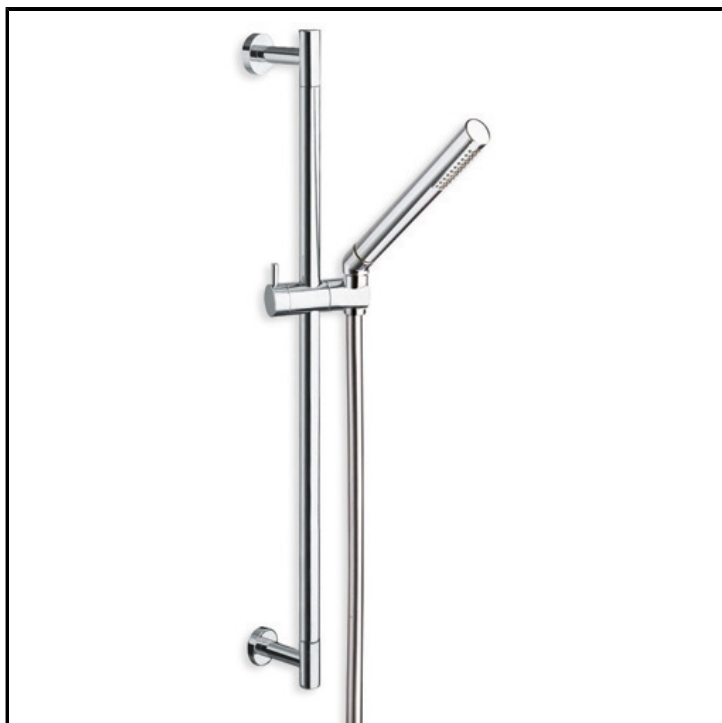

CRIPD071

60 cm sliding bar with LONG LIFE flexible hose and ABS skewed anti-lime hand shower

FINITURE

 Chrome

CHARACTERISTICS

-
-

FEATURES FROM TECHNOLOGIES

-

INSTALLATION

- Wall

TPOLOGY

-
-

ENVIRONMENT

- Bathroom