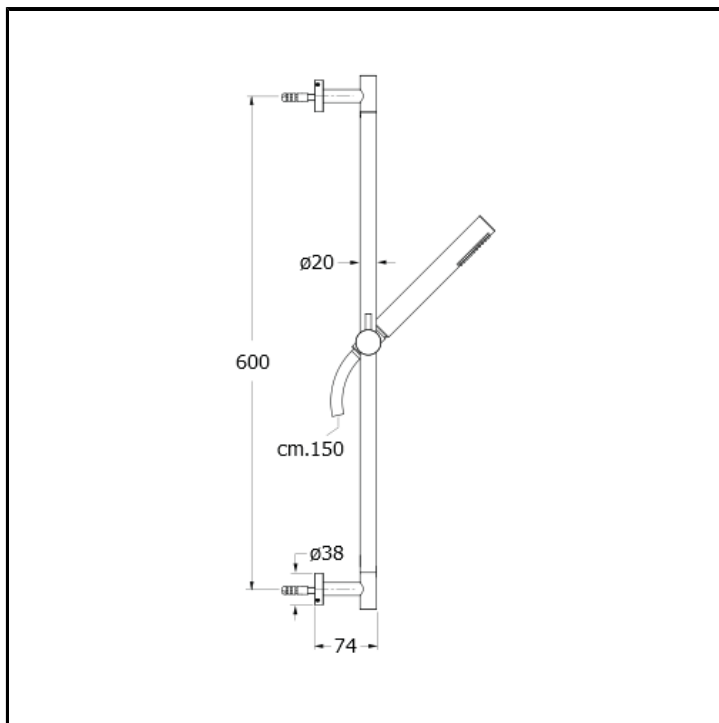

CRIPD071

60 cm sliding bar with LONG LIFE flexible hose and ABS skewed anti-lime hand shower

FINITURE

 Chrome

CHARACTERISTICS

-
-

FEATURES FROM TECHNOLOGIES

-