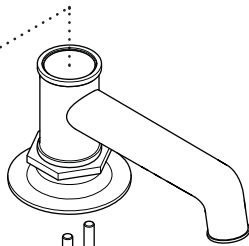

\*FINISH/COLOR MUST BE SPECIFIED WHEN ORDERING  
++SUPPLIED AS A PAIR

**MAIN KITS**

**105939\***  
CROSS HANDLE

**105940**  
LIMIT STOP

**105941**  
CARTRIDGE RETAINER

**105942**  
CARTRIDGE

**105943**  
MOUNTING HARDWARE

**105944**  
HOSE

**103716**  
AERATOR

**103693\***  
DRAIN

ESTB. 1978

WATERWORKS