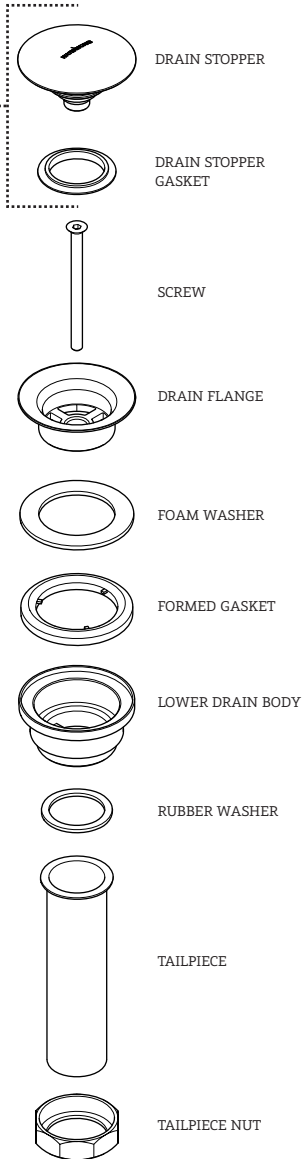

ESTB. 1978

WATERWORKS

KIT COMPONENTS

103692*
DRAIN STOPPER