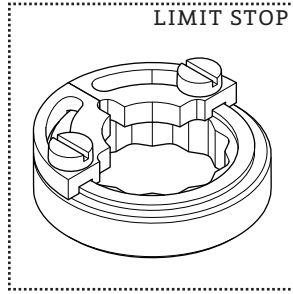

ESTB. 1978

WATERWORKS

KIT COMPONENTS

STYLES: HNLS40

105940

LIMIT STOP