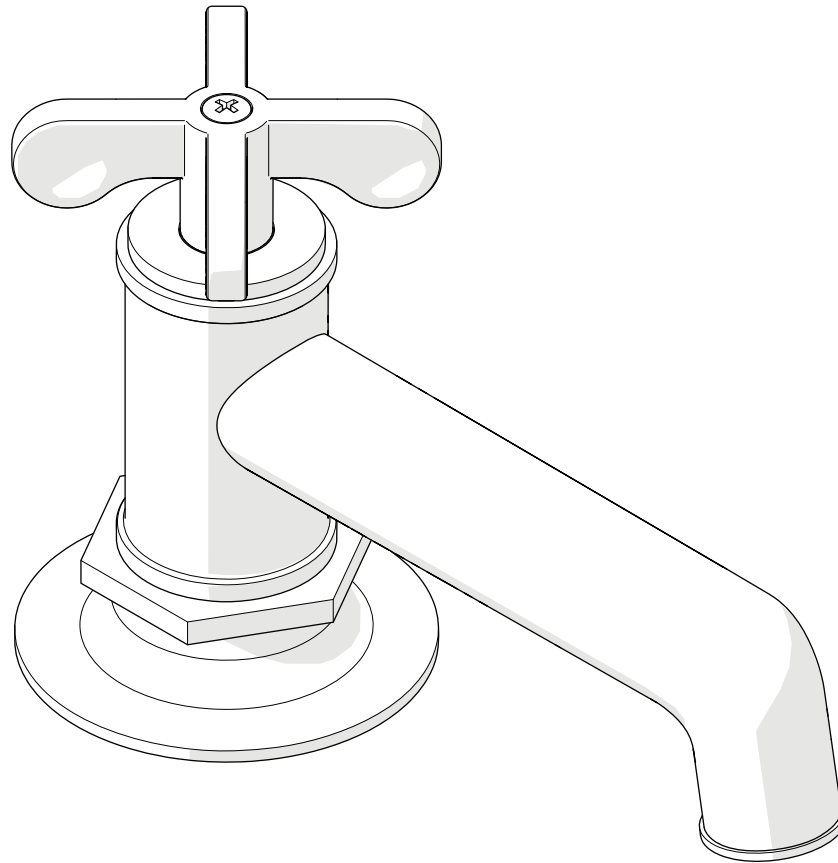

## SERVICE PARTS

**STYLE HNLS40**

Henry Low Profile One Hole Deck Mounted Lavatory Faucet  
with Metal Cross Handles

---

WELCOME TO