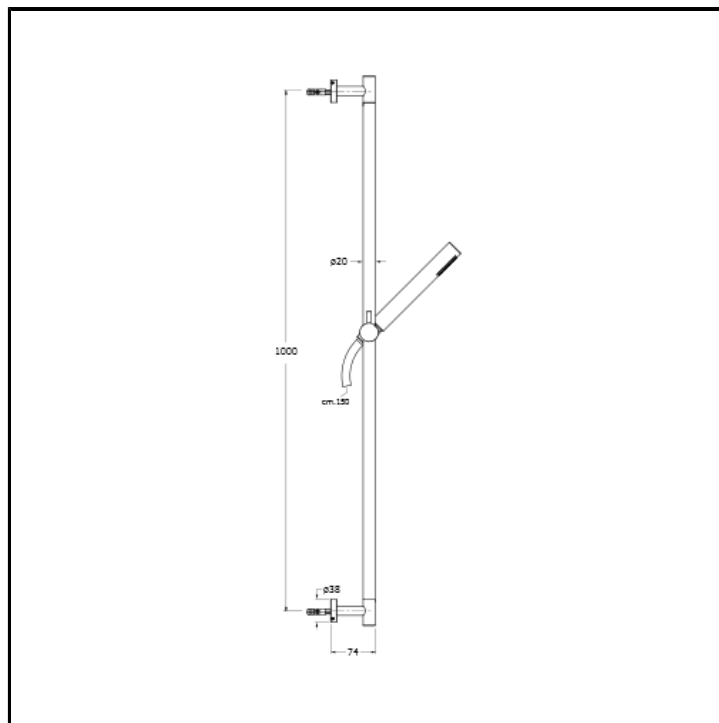

CRIPD069

100 cm sliding bar with LONG LIFE flexible hose and ABS skewed anti-lime hand shower

FINITURE

 Chrome

CHARACTERISTICS

-
-

FEATURES FROM TECHNOLOGIES

-