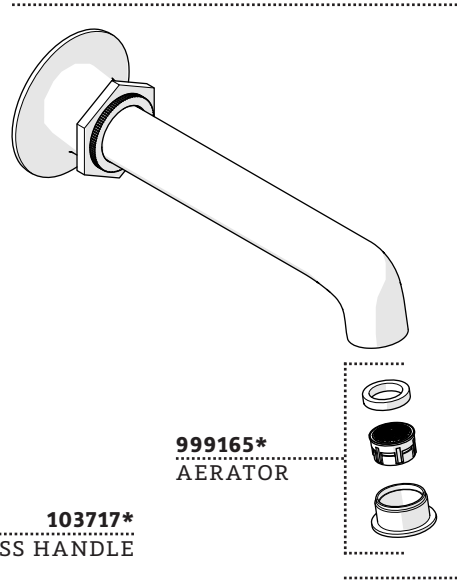

ESTB. 1978

WATERWORKS

SERVICE PARTS

STYLES: HNLS60, HNLS70

*FINISH/COLOR MUST BE SPECIFIED WHEN ORDERING
++SUPPLIED AS A PAIR

DOCUMENT: SPHN03_REV01

103764*
ESCUTCHEON

103717*
CROSS HANDLE

103713*
LEVER HANDLE

999165*
AERATOR

999166*
SPOUT

103692*
DRAIN STOPPER

103693*
DRAIN